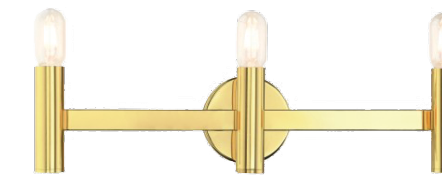

LI10343-02
Polished Brass
23.5" W x 5.75" H x 3.75" E