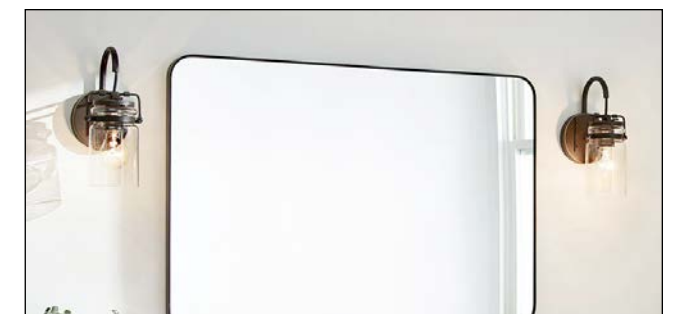

KI45690OZ
Olde Bronze
32.5" W x 10.25" H x 6.75" E

KI55143BNB
Brushed Natural Brass
32.5" W x 11.5" H x 6.25" E

KI45690CPZ
Champagne Bronze
32.5" W x 10.25" H x 6.75" E

KI55110PN
Polished Nickel
5" W x 9" H x 5.75" E