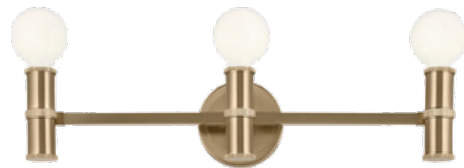

KI55157CPZ
Champagne Bronze
24.25" W x 5" H x 4.75" E