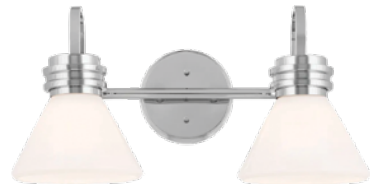

KI55153BK
Black and Champagne Bronze
7.25" W x 9.5" H x 8.5" E

KI55153CPZ
Champagne Bronze
7.25" W x 9.5" H x 8.5" E

KI55149CH
Chrome
5.75" W x 11.5" H x 9" E

KI55149BK
Black
5.75" W x 11.5" H x 9" E

KI55149CPZ
Champagne Bronze
5.75" W x 11.5" H x 9" E