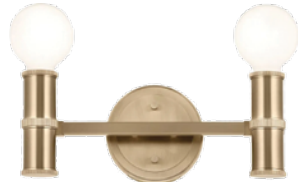

KI55158CPZ
Champagne Bronze
13" W x 5" H x 4.75" E