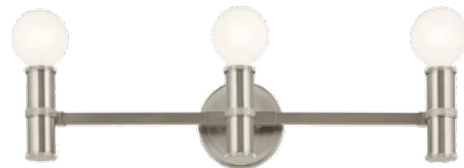

KI55158NI
Brushed Nickel
13" W x 5" H x 4.75" E

KI55158PN
Polished Nickel
13" W x 5" H x 4.75" E

KI55158CPZ
Champagne Bronze
13" W x 5" H x 4.75" E

KI55074PN
Polished Nickel
20.75" W x 4.5" H x 4.75" E

KI55074BK
Black
20.75" W x 4.5" H x 4.75" E