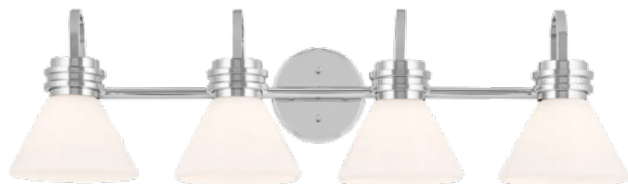

KI55155CPZ
Champagne Bronze
26" W x 9.5" H x 9.5" E

KI55151CH
Chrome
22.75" W x 10.25" H x 7.5" E

KI55151BK
Black
22.75" W x 10.25" H x 7.5" E

KI55151CPZ
Champagne Bronze
22.75" W x 10.25" H x 7.5" E

KI55156CH
Chrome
34" W x 9.5" H x 9.5" E