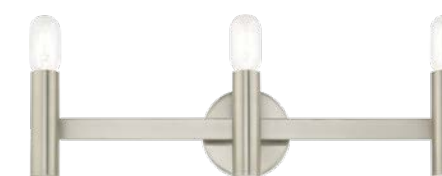

LI10343-91
Brushed Nickel
23.5" W x 5.75" H x 3.75" E