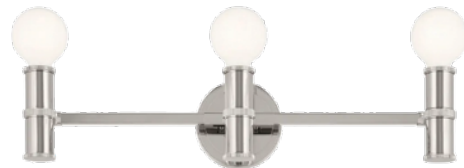

KI55157PN
Polished Nickel
24.25" W x 5" H x 4.75" E