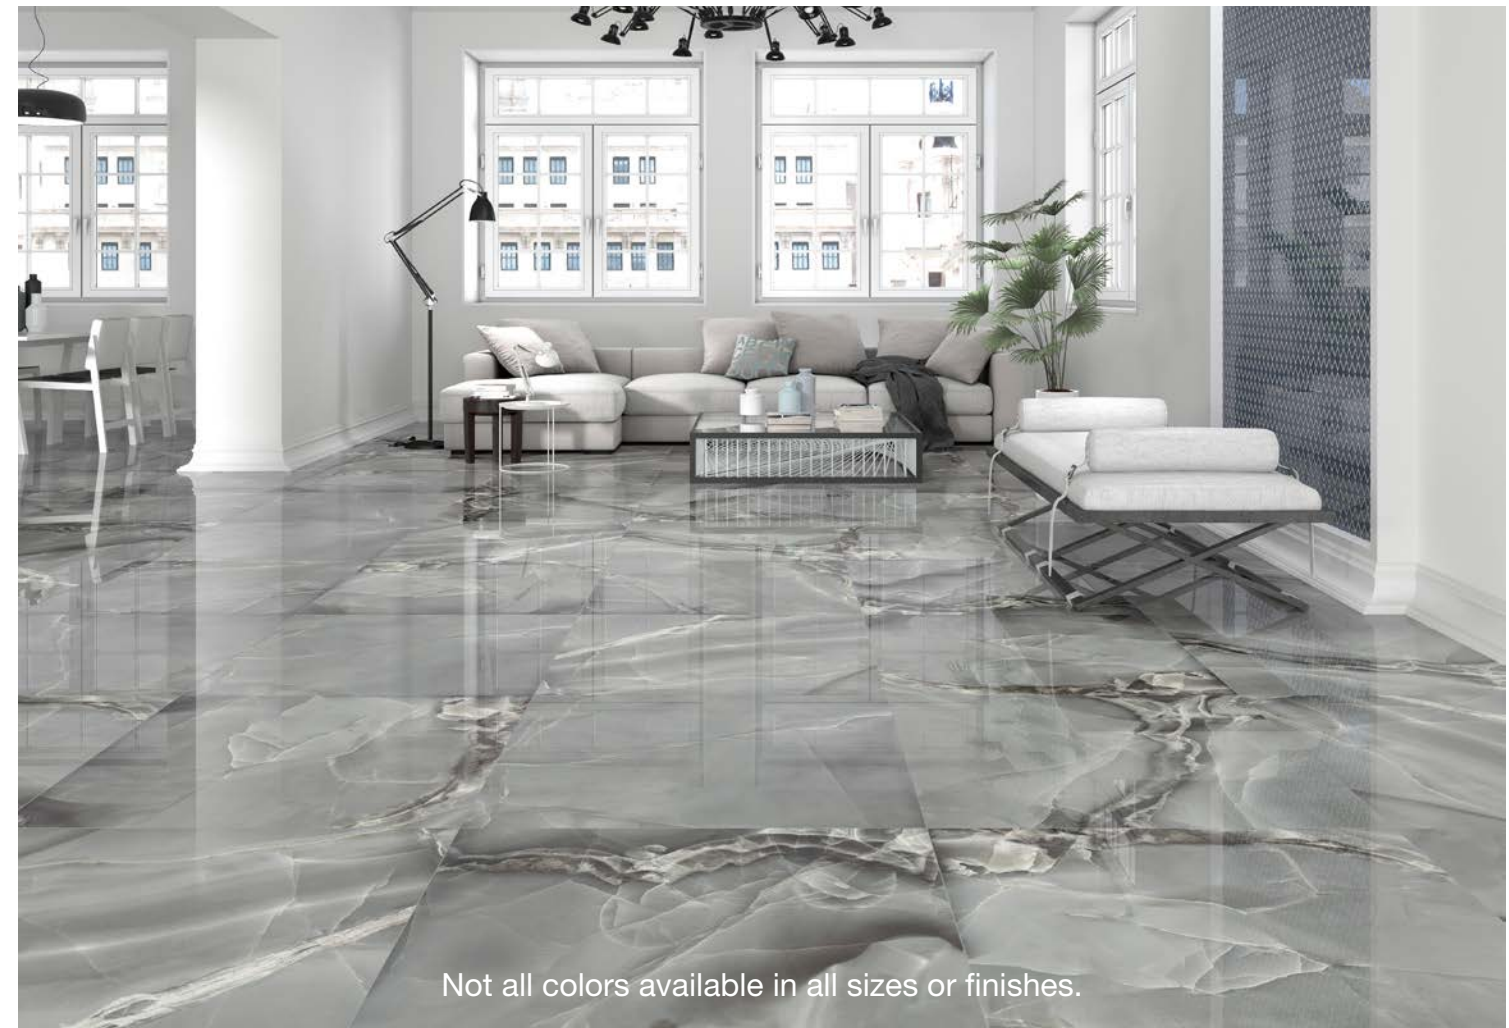

73ROC-GRN-2424

SELENE

Available Sizes/Finishes: 24x24 and 36x36 Satin or Polished

88SELLIG24S (satin)

88SELSKY24S (satin)

88SELCAP36P (polished)

88SELGRA36P (polished)

88SELDAR36P (polished)