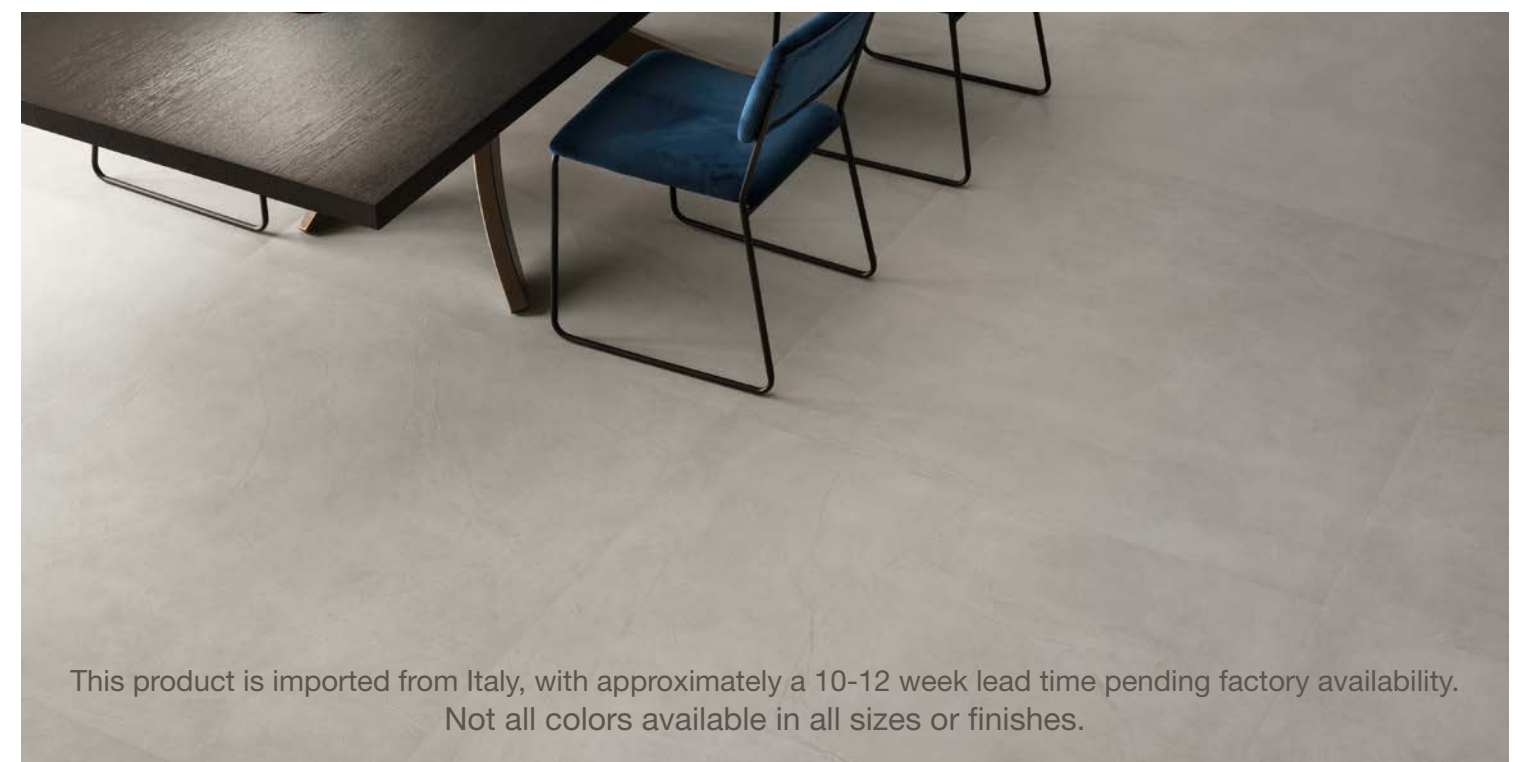

This product is imported from Italy, with approximately a 10-12 week lead time pending factory availability. Not all colors available in all sizes or finishes.