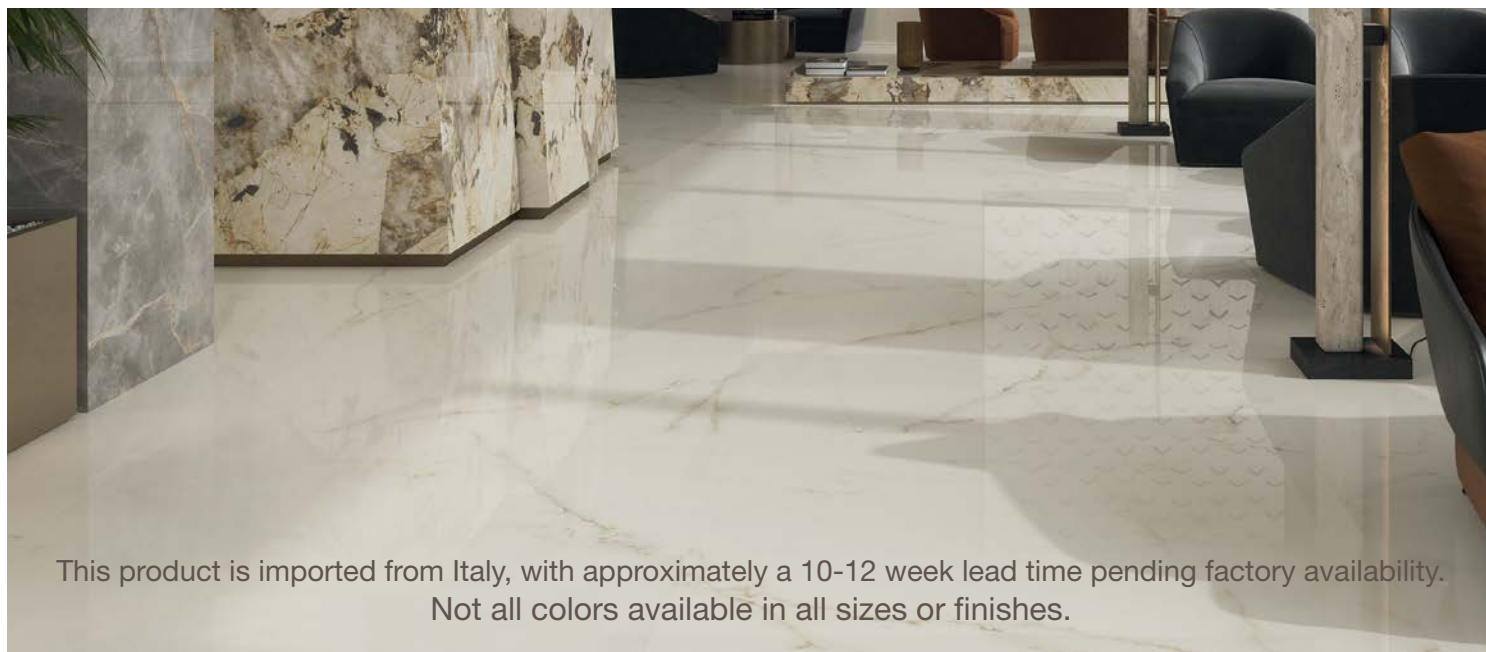

This product is imported from Italy, with approximately a 10-12 week lead time pending factory availability.
Not all colors available in all sizes or finishes.

NATURE

Available Sizes/Finishes: 24x24 and 24x48 Matte or Polished