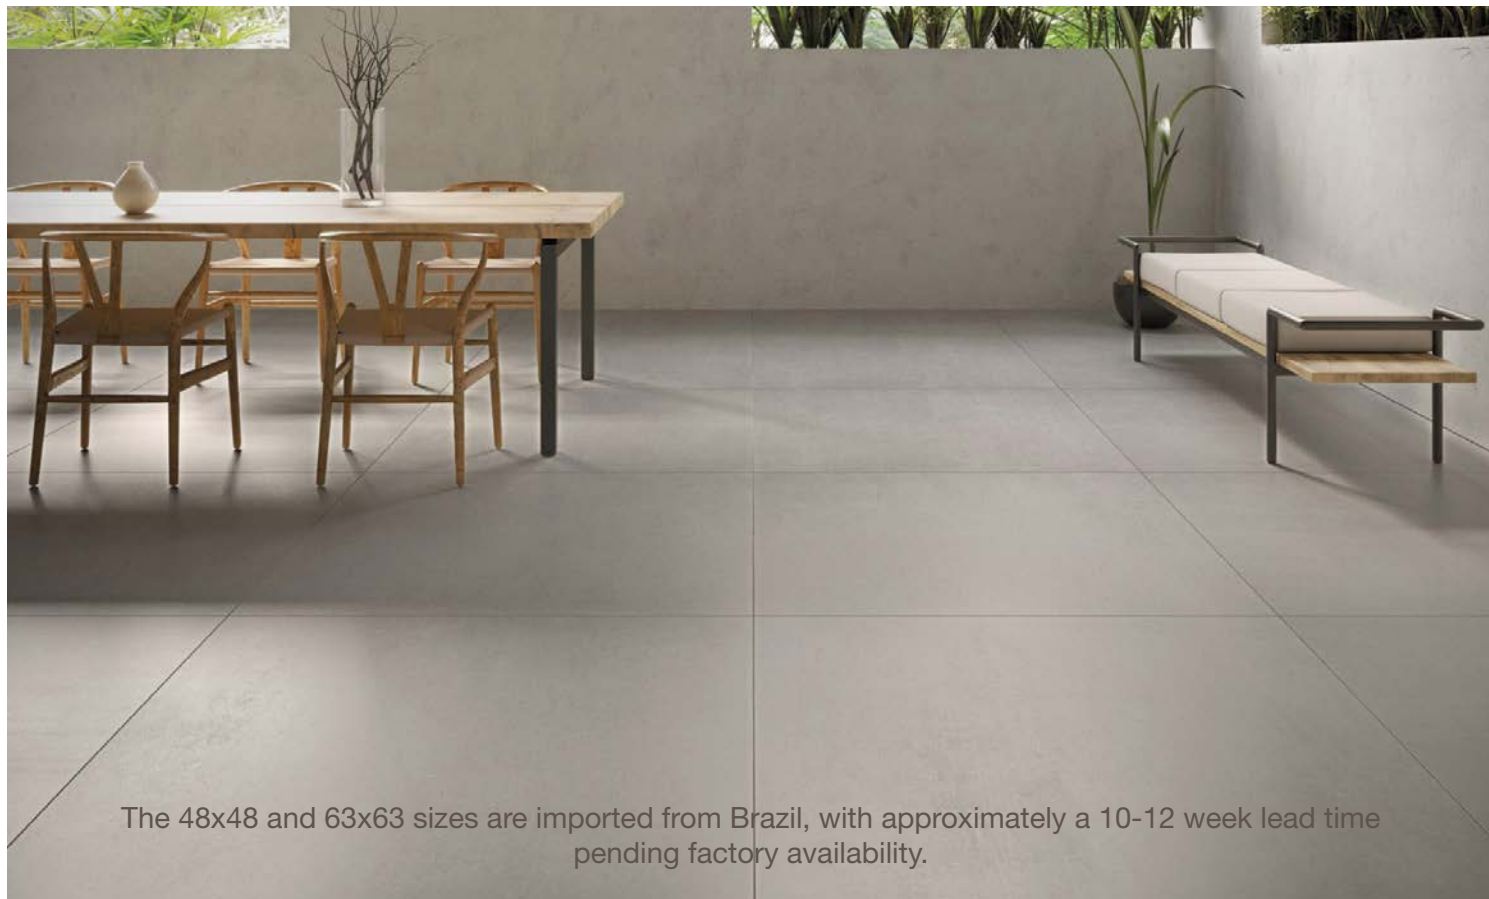

45OHTMOU2448

45OHTHOM2448

45OHTMOO2448

45OHTCLI2448

45OHTFOR2448

45OHTHEA2448

45OHTCIT2448

The 48x48 and 63x63 sizes are imported from Brazil, with approximately a 10-12 week lead time pending factory availability.