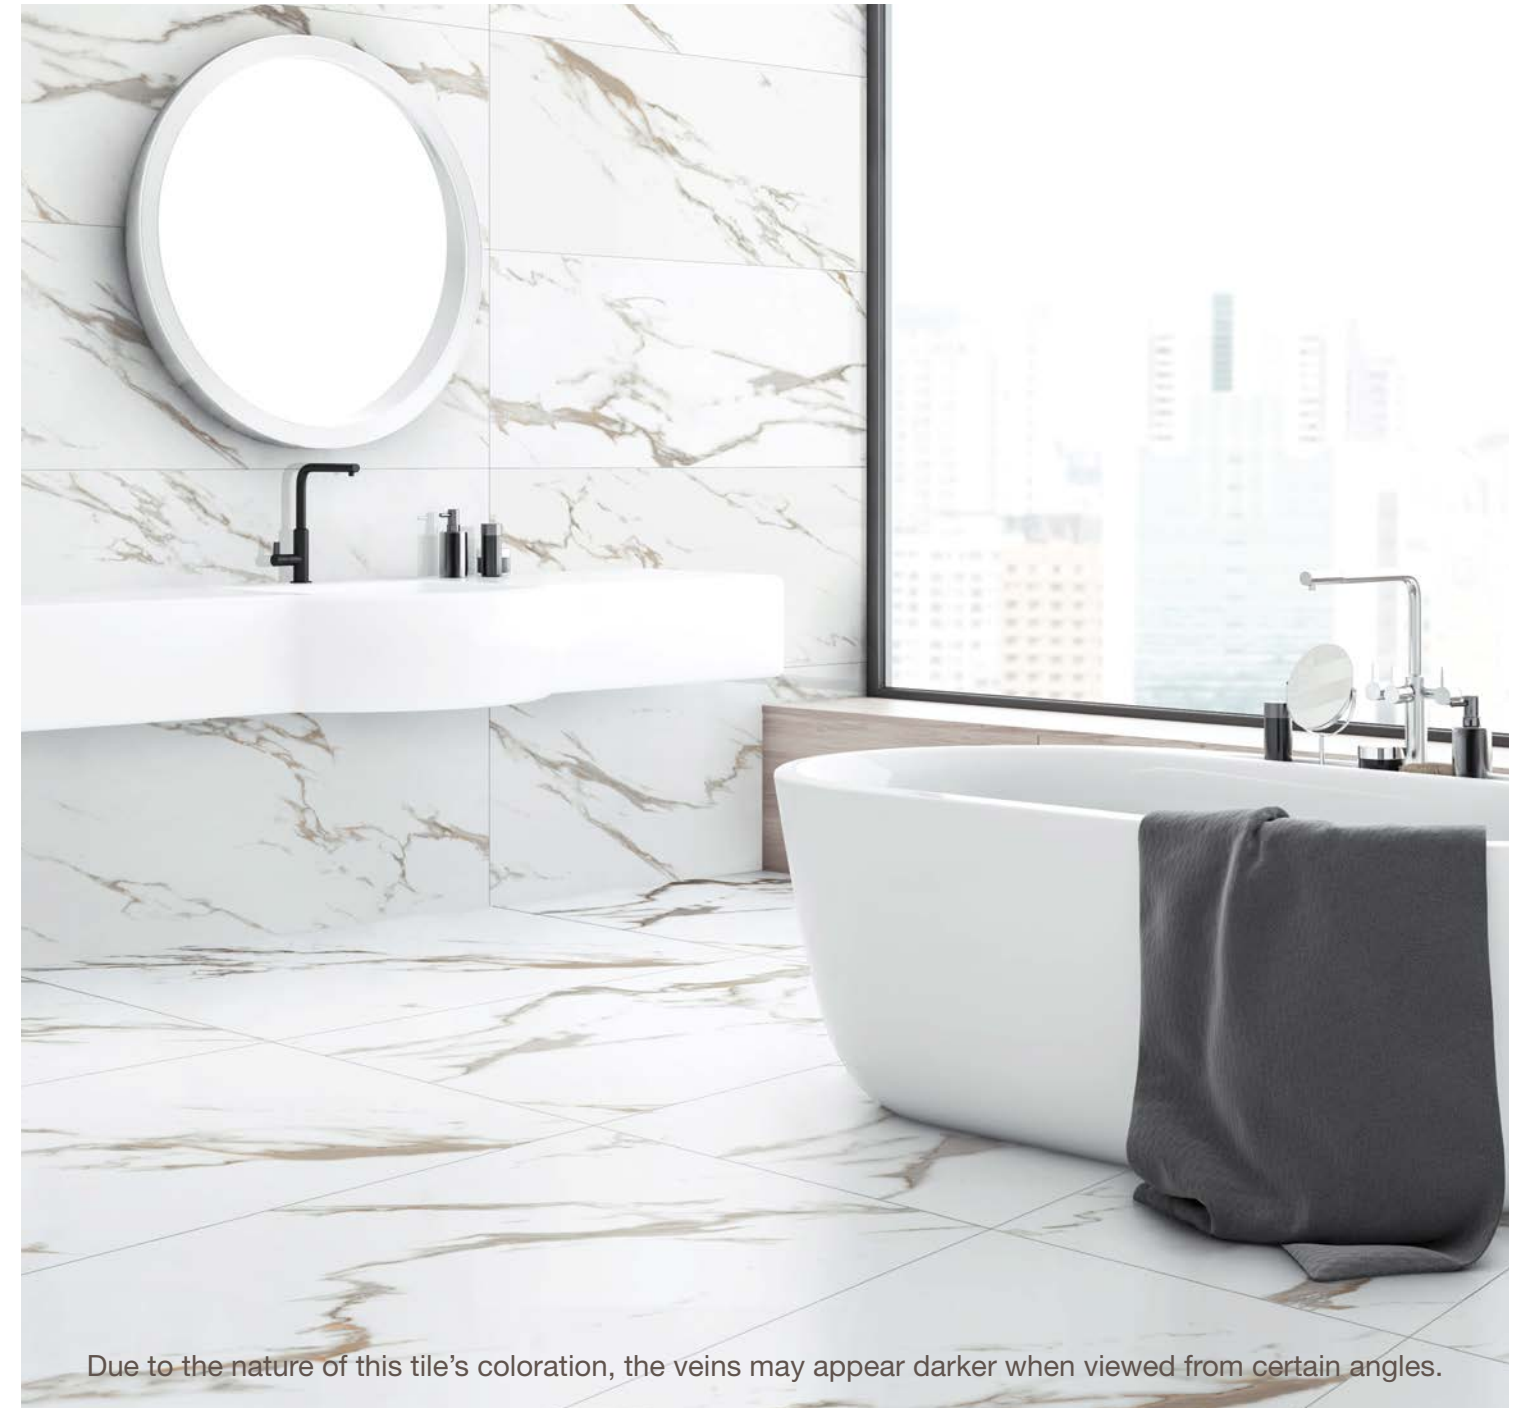

Due to the nature of this tile's coloration, the veins may appear darker when viewed from certain angles.