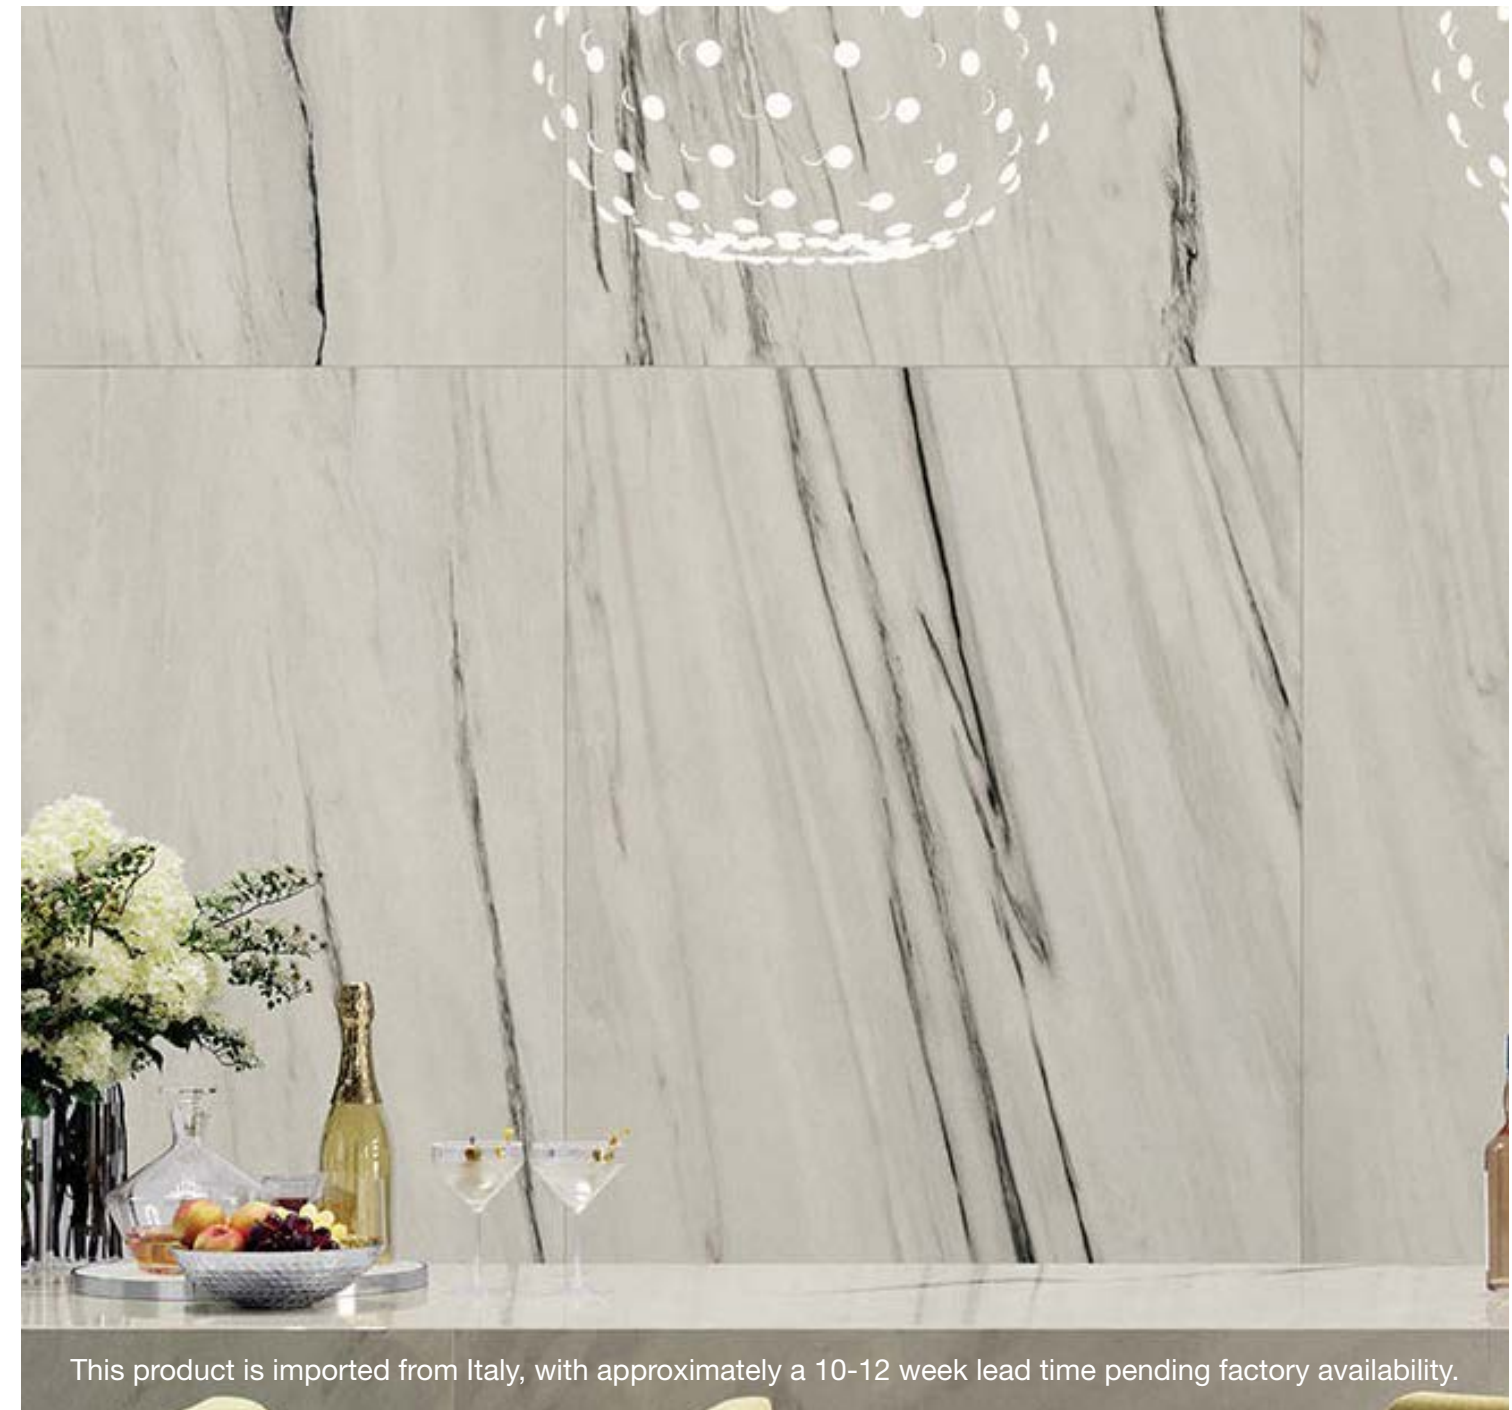

This product is imported from Italy, with approximately a 10-12 week lead time pending factory availability.