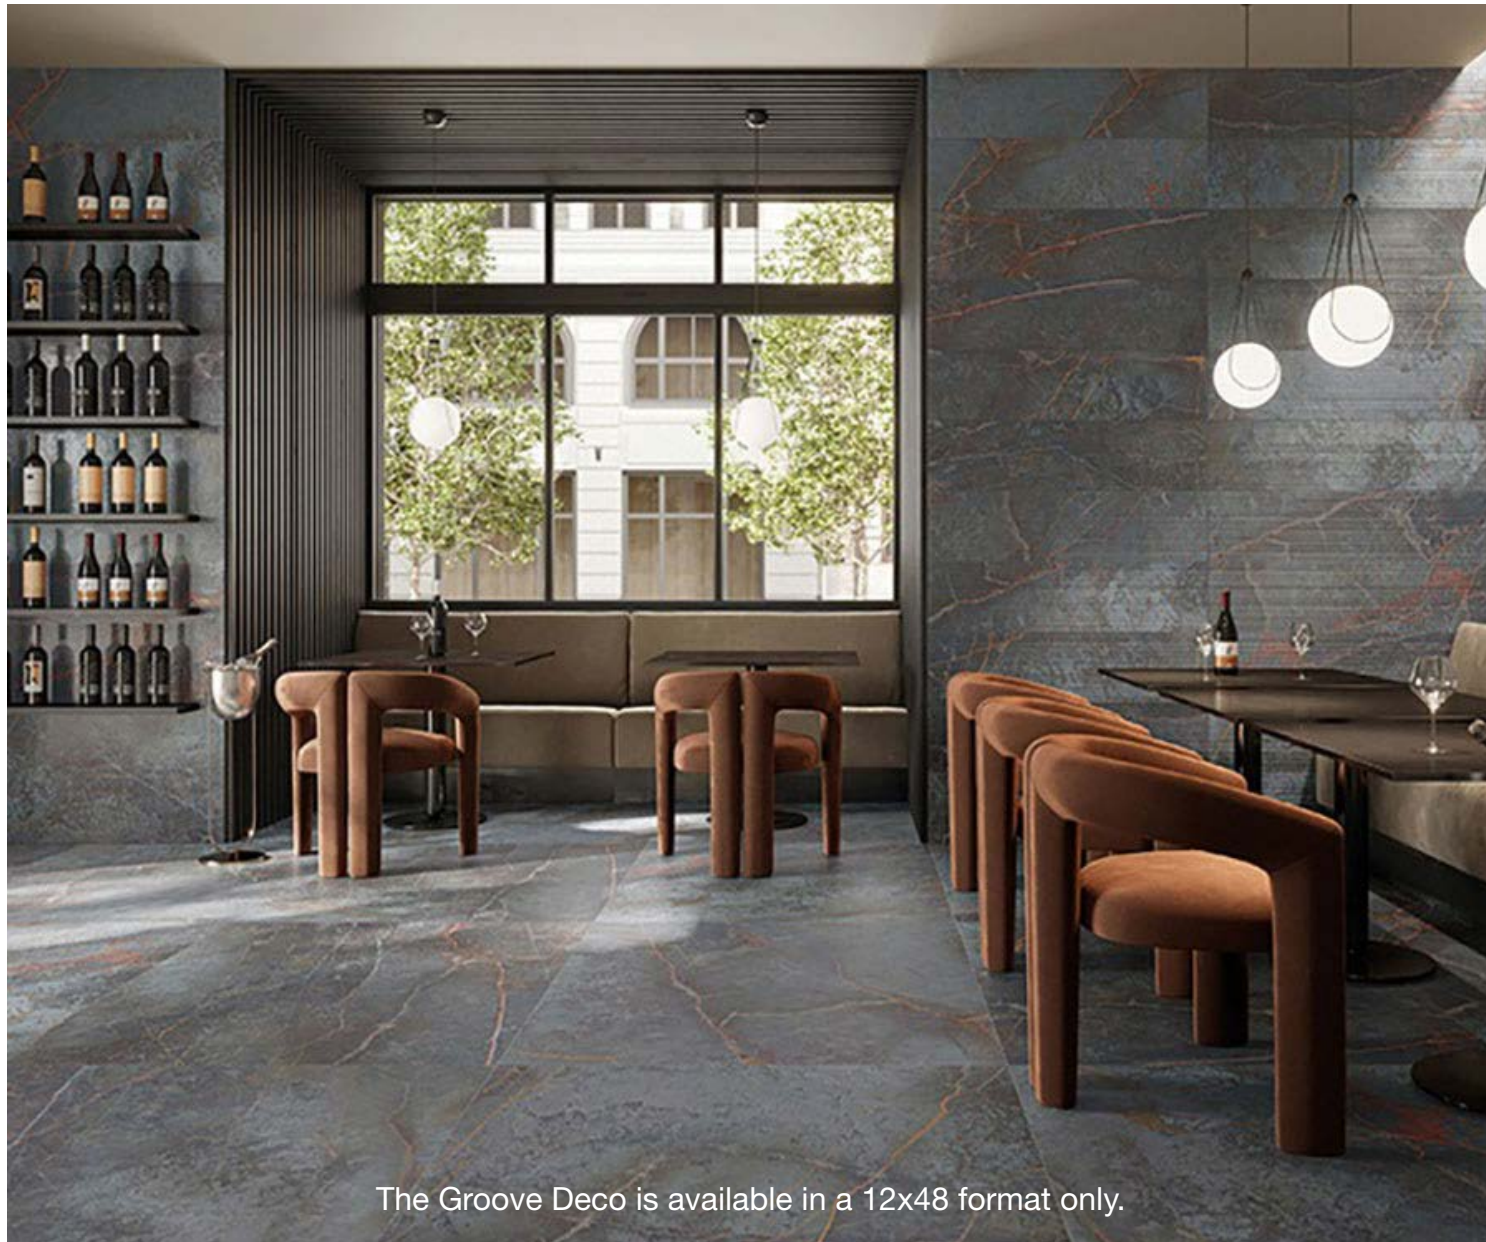

The Groove Deco is available in a 12x48 format only.