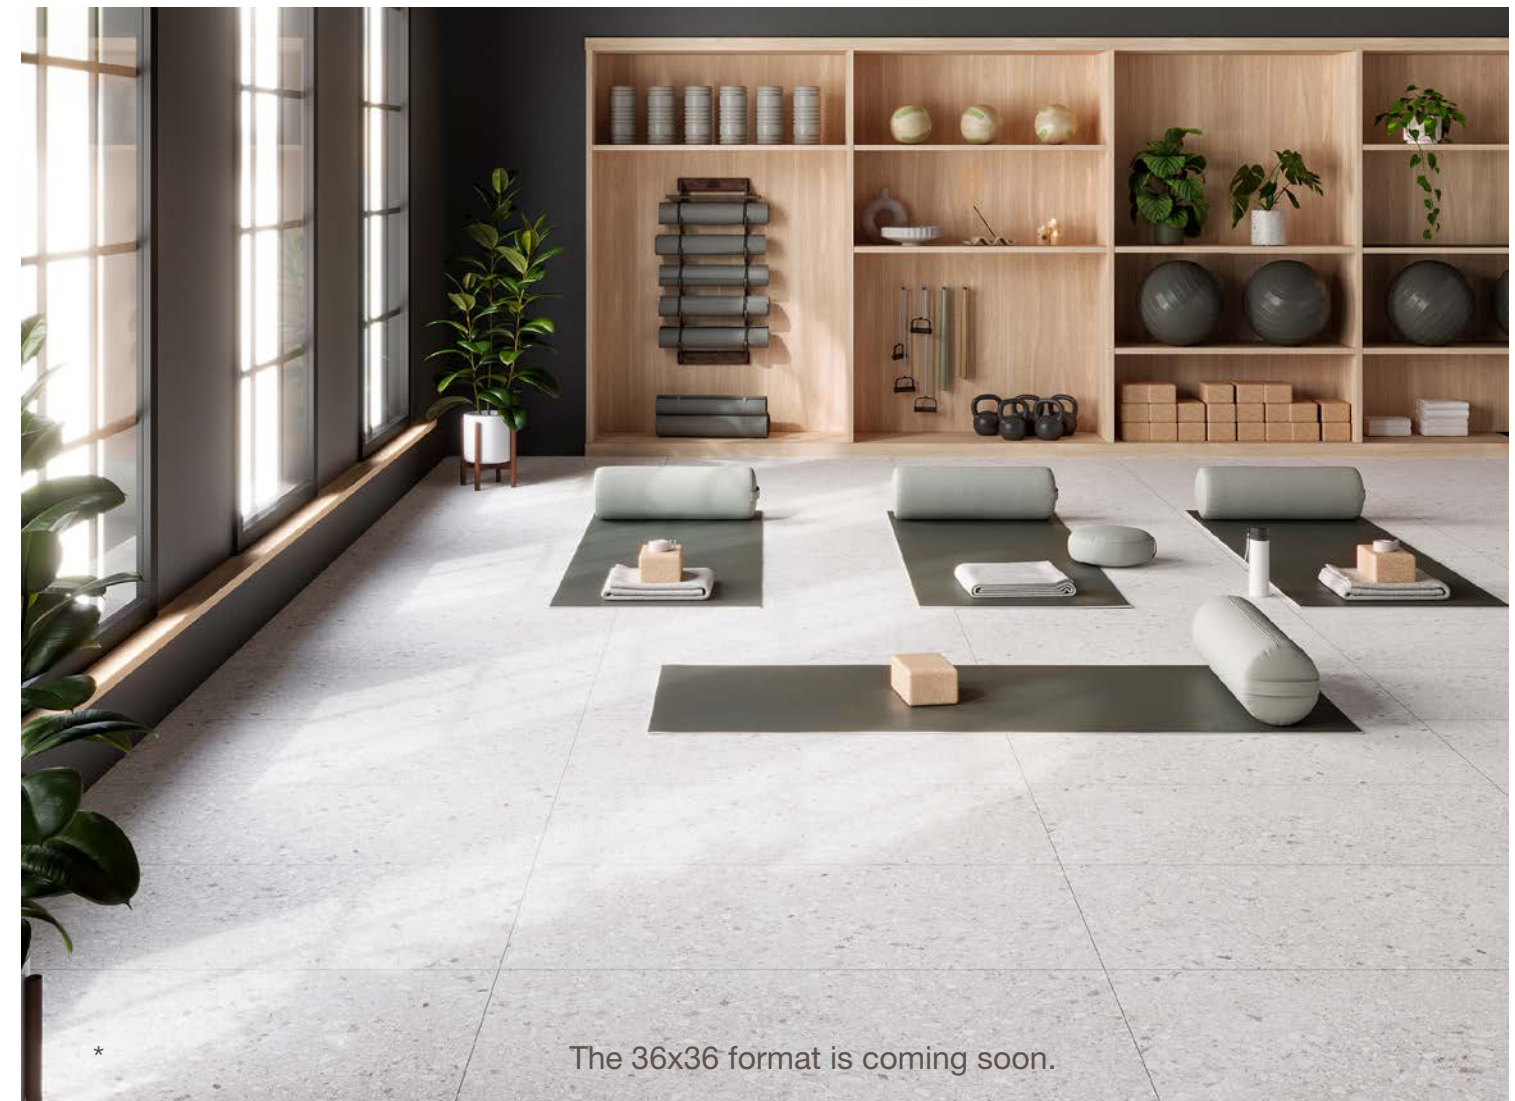

Collection made in Italy.

HAVANA STONE

Available Sizes/Finishes: 24x24, 24x48, and 36x36 Matte

75HAWWHI2448

75HAVLIG2448

75HAVBEI2448

75HAVDAR2448

*