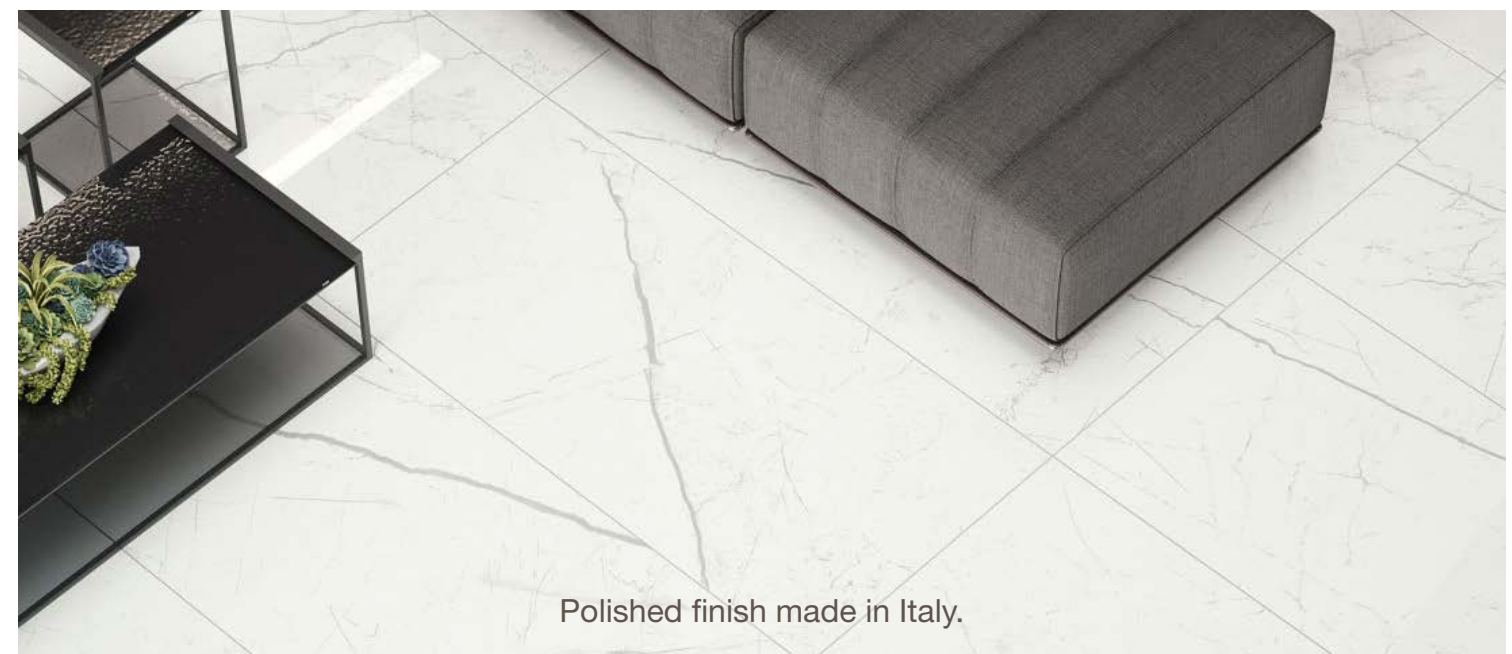

Polished finish made in Italy.