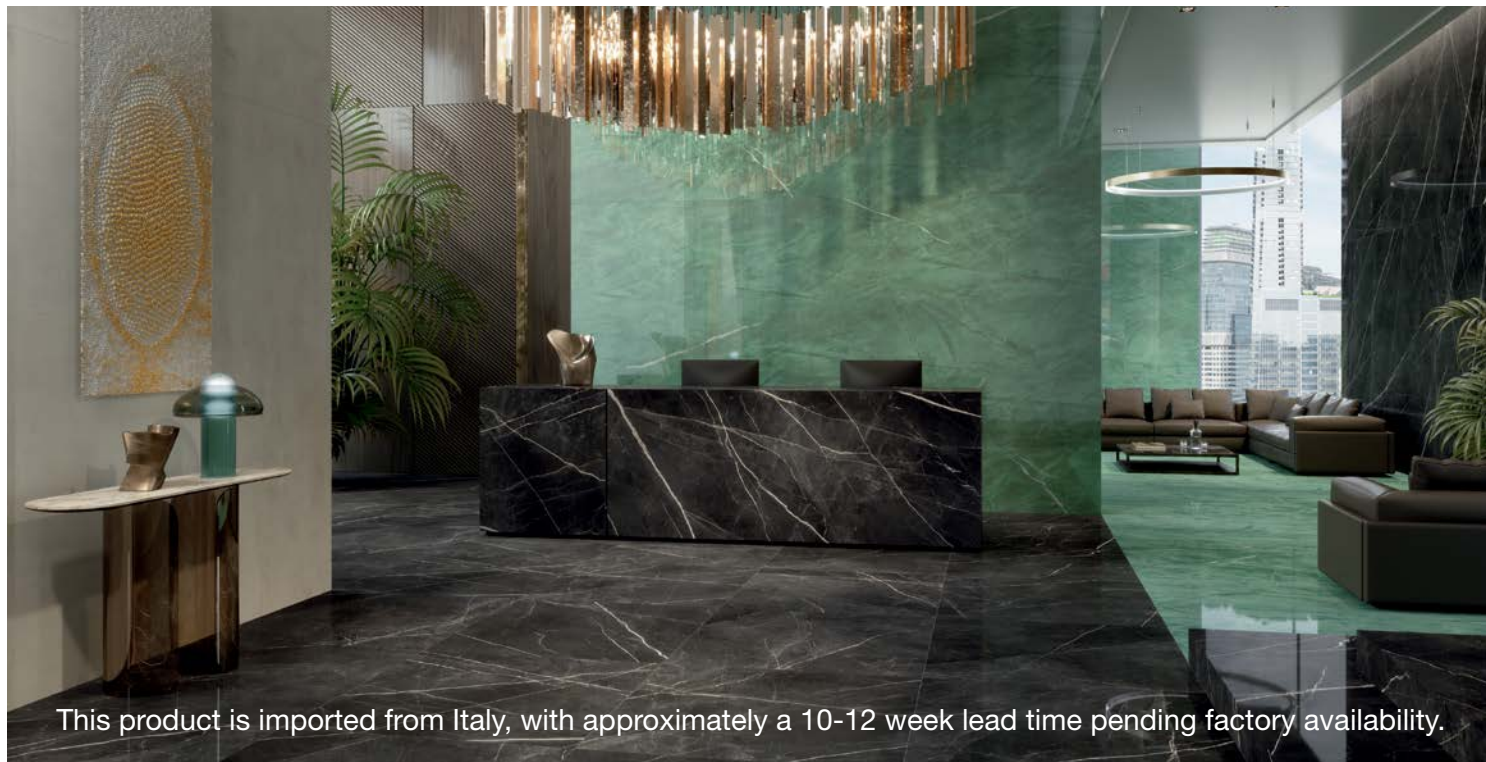

This product is imported from Italy, with approximately a 10-12 week lead time pending factory availability.

MARVEL GEMS

Available Sizes/Finishes: 24x24 Matte