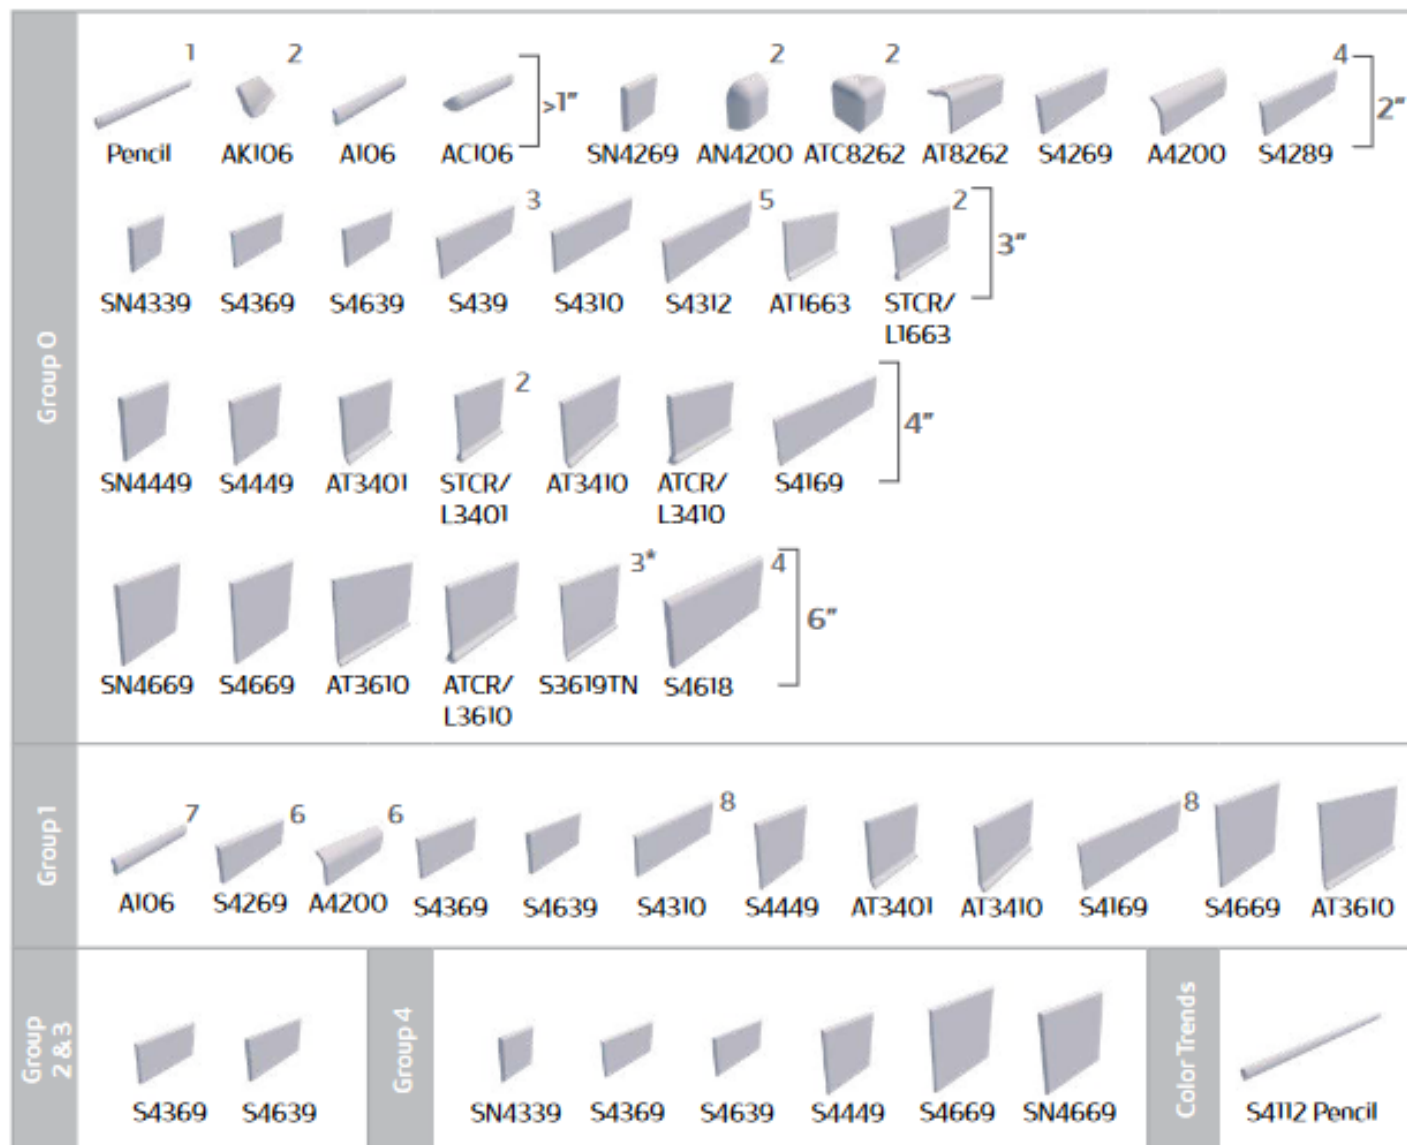

Snow White 1x6 Rope Liner
U072 Bright

Black 1x6 Flat Liner
U759 Bright

White Ice 6x10 Base Molding
U081 Bright
(1/2x6 Out Corner available)

White Ice 2x6 Victorian Chair
Rail U081 Bright

White Ice 2-3/4x10 Cornice
U081 Bright

Black 1x6 Rope Liner
U759 Bright

 Sizes shown in green are stocked in our Central Service Center. Orders placed before noon are available within 1 business day.

Trim

1. U081 & U761 Only; 2. U081 & U281 Only; 3. U081 Only; 4. U261 & U274 Not available; 5. U074 & U274 Not available; 6. U789 & U289 Not available; 7. U072 Not available; 8. U789 & U289 Only.

QuickSHIP Trim

Tender Gray Bright – 2x6 S4269, 2x2 SN4269

White Ice Bright – 2x6 S4269, 2x2 SN4269, 2x8 S4289, 3x6 S4369, 3x10 S4310, 3x3 SN4339, 4x6 AT3410, 4x6 Left ATCL3410, 4x6 Right ATCR3410, 4x16 S4169