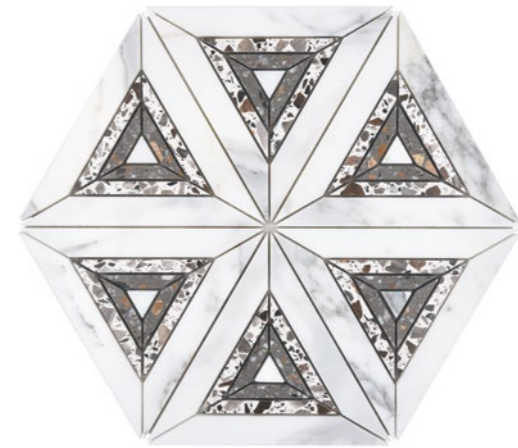

AVANTUR

Veneziana

Frulli  
73VNZ-01HX  
Size: 8.86x10.2"

Product Name	Frulli
Material	Calacatta Gold, Glacier Terrazzo, Atlantic Gray, Terrazzo
Surface	Polished, Honed
Size	8.86x10.2"
Thickness	3/8"
Packing pcs/box	5
Sheet or piece coverage sq.ft	0.628
Sold By	sheet
Sq.Ft	3.138
Weight Sheet or sq.ft	2,87
Weight Box	14.35

Ducale  
73VNZ-02SC  
Size: 12x12"

Rialto  
73VNZ-03SC  
Size: 12x12"

Product Name	Material	Surface	Size	Thickness	Packing pcs/box	Sheet or piece coverage sq.ft	Sold By	Sq.Ft /box	Weight/Sheet or sq.ft	Weight /Box
Ducale	Terrazzo, Black Limestone	Honed	12x12"	13/32"	5	1	sheet	5	2.3	11.5
Rialto	Terrazzo, Carrara	Honed	12x12"	13/32"	5	1	sheet	5	2.3	11.5

San Rocco  
73VNZ-04PK  
Size: 11.4x13.4"

Rezzonic  
73VNZ-05PK  
Size: 11.4x13.4"

Product Name	Material	Surface	Size	Thickness	Packing pcs/box	Sheet or piece coverage sq.ft	Sold By	Sq.Ft /box	Weight/Sheet or sq.ft	Weight /Box
San Rocco	Terrazzo, Carrara	Honed	11.4x13.4"	13/32"	5	1.061	sheet	5.304	2.4	12
Rezzonic	Terrazzo, Carrara	Honed	11.4x13.4"	13/32"	5	1.061	sheet	5.304	2.4	12