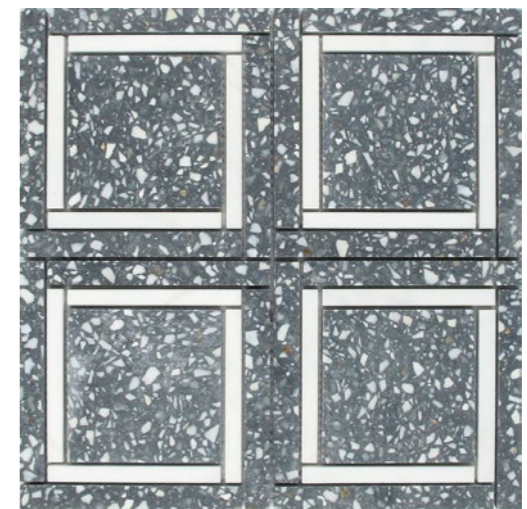

AVANTUR

Veneziana

Frulli  
73VNZ-01HX  
Size: 8.86x10.2"

Product Name	Frulli
Material	Calacatta Gold, Glacier Terrazzo, Atlantic Gray, Terrazzo
Surface	Polished, Honed
Size	8.86x10.2"
Thickness	3/8"
Packing pcs/box	5
Sheet or piece coverage sq.ft	0.628
Sold By	sheet
Sq.Ft	3.138
Weight Sheet or sq.ft	2,87
Weight Box	14.35

San Rocco  
73VNZ-04PK  
Size: 11.4x13.4"

Rezzonic  
73VNZ-05PK  
Size: 11.4x13.4"

Product Name	Material	Surface	Size	Thickness	Packing pcs/box	Sheet or piece coverage sq.ft	Sold By	Sq.Ft /box	Weight/Sheet or sq.ft	Weight /Box
San Rocco	Terrazzo, Carrara	Honed	11.4x13.4"	13/32"	5	1.061	sheet	5.304	2.4	12
Rezzonic	Terrazzo, Carrara	Honed	11.4x13.4"	13/32"	5	1.061	sheet	5.304	2.4	12

Burano  
73VNZ-06S  
Size: 12x12"

San Marco  
73VNZ-07S  
Size: 12x12"

Product Name	Material	Surface	Size	Thickness	Packing pcs/box	Sheet or piece coverage sq.ft	Sold By	Sq.Ft /box	Weight/Sheet or sq.ft	Weight /Box
Burano	Terrazzo, Dolomite	Honed	12x12"	13/32"	5	1	sheet	5	2.3	11.5
San Marco	Terrazzo, Dolomite	Honed	12x12"	13/32"	5	1	sheet	5	2.3	11.5