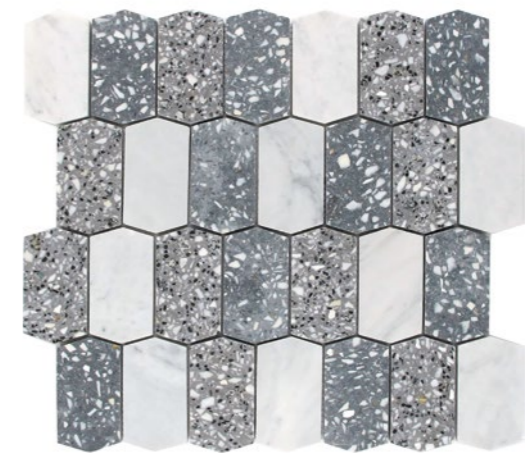

AVANTUR

Veneziana

Frulli  
73VNZ-01HX  
Size: 8.86x10.2"

Product Name	Frulli
Material	Calacatta Gold, Glacier Terrazzo, Atlantic Gray, Terrazzo
Surface	Polished, Honed
Size	8.86x10.2"
Thickness	3/8"
Packing pcs/box	5
Sheet or piece coverage sq.ft	0.628
Sold By	sheet
Sq.Ft	3.138
Weight Sheet or sq.ft	2,87
Weight Box	14.35

Ducale  
73VNZ-02SC  
Size: 12x12"

Rialto  
73VNZ-03SC  
Size: 12x12"

Product Name	Material	Surface	Size	Thickness	Packing pcs/box	Sheet or piece coverage sq.ft	Sold By	Sq.Ft /box	Weight/Sheet or sq.ft	Weight /Box
Ducale	Terrazzo, Black Limestone	Honed	12x12"	13/32"	5	1	sheet	5	2.3	11.5
Rialto	Terrazzo, Carrara	Honed	12x12"	13/32"	5	1	sheet	5	2.3	11.5

San Rocco  
73VNZ-04PK  
Size: 11.4x13.4"

Rezzonic  
73VNZ-05PK  
Size: 11.4x13.4"

Product Name	Material	Surface	Size	Thickness	Packing pcs/box	Sheet or piece coverage sq.ft	Sold By	Sq.Ft /box	Weight/Sheet or sq.ft	Weight /Box
San Rocco	Terrazzo, Carrara	Honed	11.4x13.4"	13/32"	5	1.061	sheet	5.304	2.4	12
Rezzonic	Terrazzo, Carrara	Honed	11.4x13.4"	13/32"	5	1.061	sheet	5.304	2.4	12