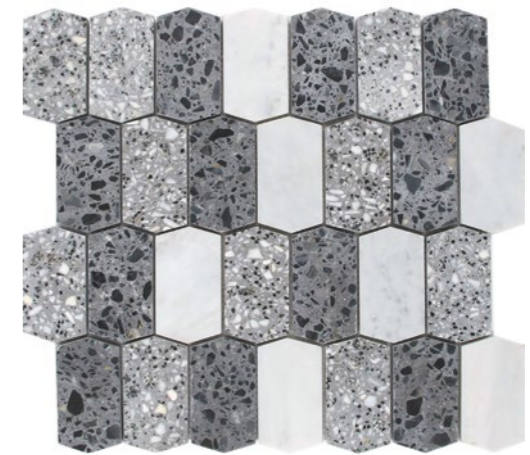

AVANTUR

Veneziana

Frulli  
73VNZ-01HX  
Size: 8.86x10.2"

Product Name	Frulli
Material	Calacatta Gold, Glacier Terrazzo, Atlantic Gray, Terrazzo
Surface	Polished, Honed
Size	8.86x10.2"
Thickness	3/8"
Packing pcs/box	5
Sheet or piece coverage sq.ft	0.628
Sold By	sheet
Sq.Ft	3.138
Weight Sheet or sq.ft	2,87
Weight Box	14.35

Ducale  
73VNZ-02SC  
Size: 12x12"

Rialto  
73VNZ-03SC  
Size: 12x12"

Product Name	Material	Surface	Size	Thickness	Packing pcs/box	Sheet or piece coverage sq.ft	Sold By	Sq.Ft /box	Weight/Sheet or sq.ft	Weight /Box
Ducale	Terrazzo, Black Limestone	Honed	12x12"	13/32"	5	1	sheet	5	2.3	11.5
Rialto	Terrazzo, Carrara	Honed	12x12"	13/32"	5	1	sheet	5	2.3	11.5

San Rocco  
73VNZ-04PK  
Size: 11.4x13.4"

Rezzonic  
73VNZ-05PK  
Size: 11.4x13.4"

Product Name	Material	Surface	Size	Thickness	Packing pcs/box	Sheet or piece coverage sq.ft	Sold By	Sq.Ft /box	Weight/Sheet or sq.ft	Weight /Box
San Rocco	Terrazzo, Carrara	Honed	11.4x13.4"	13/32"	5	1.061	sheet	5.304	2.4	12
Rezzonic	Terrazzo, Carrara	Honed	11.4x13.4"	13/32"	5	1.061	sheet	5.304	2.4	12

Fluviale  
73VNZ-14FL  
Size: 11.65x13.5"

Aquileia  
73VNZ-15FL  
Size: 11.65x13.5"

Product Name	Material	Surface	Size	Thickness	Packing pcs/box	Sheet or piece coverage sq.ft	Sold By	Sq.Ft /box	Weight/Sheet or sq.ft	Weight /Box
Fluviale	Terrazzo, Dolomite	Honed	11.65x13.5"	13/32"	5	1.092	sheet	5.461	2.44	12.2
Aquileia	Terrazzo, Dolomite	Honed	11.65x13.5"	13/32"	5	1.092	sheet	5.461	2.44	12.2