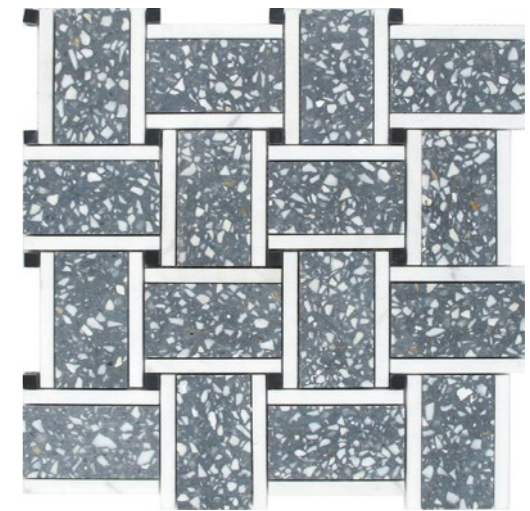

San Rocco  
73VNZ-04PK  
Size: 11.4x13.4"

Rezzonic  
73VNZ-05PK  
Size: 11.4x13.4"

Product Name	Material	Surface	Size	Thickness	Packing pcs/box	Sheet or piece coverage sq.ft	Sold By	Sq.Ft /box	Weight/Sheet or sq.ft	Weight /Box
San Rocco	Terrazzo, Carrara	Honed	11.4x13.4"	13/32"	5	1.061	sheet	5.304	2.4	12
Rezzonic	Terrazzo, Carrara	Honed	11.4x13.4"	13/32"	5	1.061	sheet	5.304	2.4	12

Burano  
73VNZ-06S  
Size: 12x12"

San Marco  
73VNZ-07S  
Size: 12x12"

Product Name	Material	Surface	Size	Thickness	Packing pcs/box	Sheet or piece coverage sq.ft	Sold By	Sq.Ft /box	Weight/Sheet or sq.ft	Weight /Box
Burano	Terrazzo, Dolomite	Honed	12x12"	13/32"	5	1	sheet	5	2.3	11.5
San Marco	Terrazzo, Dolomite	Honed	12x12"	13/32"	5	1	sheet	5	2.3	11.5