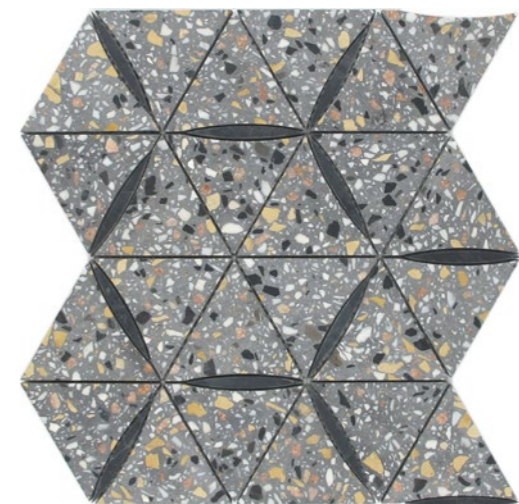

Danieli
73VNZ-13ST
Size: 10.9x12.6"

Product Name	Material	Surface	Size	Thickness	Packing pcs/box	Sheet or piece coverage sq.ft	Sold By	Sq.Ft /box	Weight/Sheet or sq.ft	Weight /Box
San Zaccaria	Terrazzo, Dolomite	Honed	10.9x12.6"	13/32"	5	0.954	sheet	4.769	2.2	11
Danieli	Terrazzo, Black Limestone	Honed	10.9x12.6"	13/32"	5	0.954	sheet	4.769	2.2	11