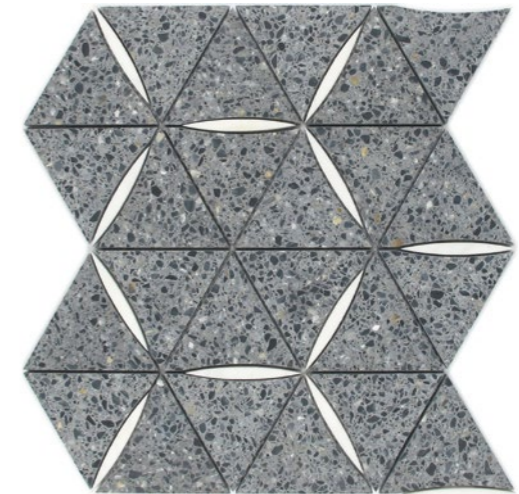

AVANTUR

Veneziana

Frulli  
73VNZ-01HX  
Size: 8.86x10.2"

Product Name	Frulli
Material	Calacatta Gold, Glacier Terrazzo, Atlantic Gray, Terrazzo
Surface	Polished, Honed
Size	8.86x10.2"
Thickness	3/8"
Packing pcs/box	5
Sheet or piece coverage sq.ft	0.628
Sold By	sheet
Sq.Ft	3.138
Weight Sheet or sq.ft	2,87
Weight Box	14.35

Torcello  
73VNZ-08B  
Size: 12.1X12.1"

Contarini  
73VNZ-09B  
Size: 12.1X12.1"

Product Name	Material	Surface	Size	Thickness	Packing pcs/box	Sheet or piece coverage sq.ft	Sold By	Sq.Ft /box	Weight/Sheet or sq.ft	Weight /Box
Torcello	Terrazzo, Dolomite, Black Limestone	Honed	12.1X12.1"	13/32"	5	1.017	sheet	5.084	2.4	12
Contarini	Terrazzo, Dolomite, Black Limestone	Honed	12.1X12.1"	13/32"	5	1.017	sheet	5.084	2.4	12

Lido  
73VNZ-10HX  
Size: 10.5x12"

Canareggio  
73VNZ-11HX  
Size: 10.5x12"

Product Name	Material	Surface	Size	Thickness	Packing pcs/box	Sheet or piece coverage sq.ft	Sold By	Sq.Ft /box	Weight/Sheet or sq.ft	Weight /Box
Lido	Terrazzo, Dolomite	Honed	10.5x12"	13/32"	5	0.875	sheet	4.375	2.0	10
Canareggio	Terrazzo, Black Limestone	Honed	10.5x12"	13/32"	5	0.875	sheet	4.375	2.0	10