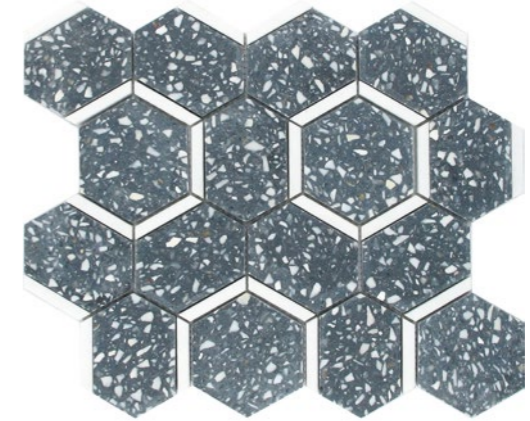

Lido
73VNZ-10HX
Size: 10.5x12"