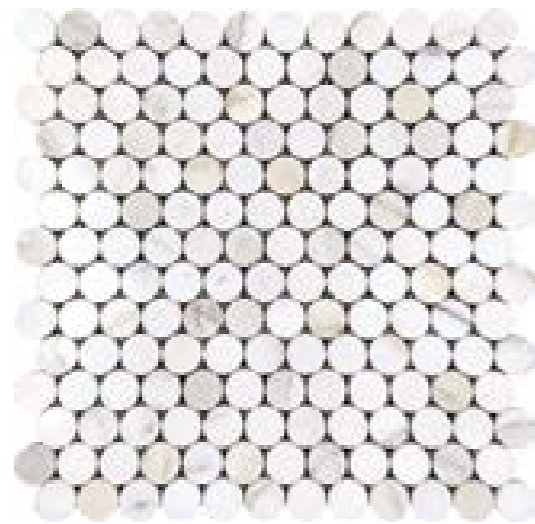

Sheet size: 11.2x11.5"
Material: Calacatta Gold Polished

MAREMMA
73TSC-P12P