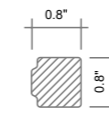

CALACATTA CHAIR RAIL POLISHED  
73MCT-2P

CALACATTA BASEBOARD POLISHED  
73MCT-3P

Size: 4x0.8x12" / 2x1x12" / 0.6x0.7x12" / 0.6x0.7x12"  
Material: Calacatta Gold

CALACATTA 3X6 BEVELED  
AND POLISHED  
73FCT-36BP

Size: 3x6" Material: Calacatta Gold

CALACATTA 4X12 HONED  
73FCT-412H

Size: 4x12"  
Material: Calacatta Gold

CALACATTA 3X6  
HONED  
73FCT-36H  
Size: 3x6"  
Material:  
Calacatta Gold

CALACATTA METRO PENCIL HONED  
73MCT-4H

CALACATTA METRO PENCIL POLISHED  
73MCT-4P

CALACATTA METRO RAIL POLISHED  
73MCT-5P

CALACATTA METRO BASE POLISHED  
73MCT-6P

Size: 4x0.8x12" / 2x0.8x12" / 0.8x0.8x12"  
Material: Calacatta Gold

Variation in color, shade, finish, hardness, strength and slip resistance is inherent in Natural stone products. White marbles contain naturally occurring deposits of iron which may lead to discoloration of marble and turning it yellow-rust or gray if used in wet areas. These are natural characteristics of the stone and that is why it cannot be considered as a defect in the product. We are in no way responsible for discoloration of the natural stones.