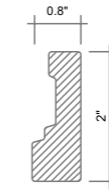

CALACATTA CHAIR RAIL POLISHED  
73MCT-2P

CALACATTA BASEBOARD POLISHED  
73MCT-3P

Size: 4x0.8x12" / 2x1x12" / 0.6x0.7x12" / 0.6x0.7x12"  
Material: Calacatta Gold

CALACATTA 3X6 BEVELED  
AND POLISHED  
73FCT-36BP

Size: 3x6" Material: Calacatta Gold

CALACATTA 4X12 HONED  
73FCT-412H

Size: 4x12"  
Material: Calacatta Gold

CALACATTA 3X6  
HONED  
73FCT-36H  
Size: 3x6"  
Material:  
Calacatta Gold

CALACATTA METRO PENCIL HONED  
73MCT-4H

CALACATTA METRO PENCIL POLISHED  
73MCT-4P

CALACATTA METRO RAIL POLISHED  
73MCT-5P

CALACATTA METRO BASE POLISHED  
73MCT-6P

Size: 4x0.8x12" / 2x0.8x12" / 0.8x0.8x12"  
Material: Calacatta Gold

Variation in color, shade, finish, hardness, strength and slip resistance is inherent in Natural stone products. White marbles contain naturally occurring deposits of iron which may lead to discoloration of marble and turning it yellow-rust or gray if used in wet areas. These are natural characteristics of the stone and that is why it cannot be considered as a defect in the product. We are in no way responsible for discoloration of the natural stones.