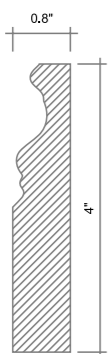

Sheet size: 11.3x9"  
Material: Calacatta Gold / Thassos

PIENZA  
73TSC-S12

Sheet size: 9.6x12"  
Material: Calacatta Gold / Thassos

CASENTINO  
73TSC-R06

Sheet size: 11.6x13.4"  
Material: Calacatta Gold / Thassos

Photo features 73TSC-G25

CALACATTA 12X24 HONED  
73FCT-1224H  
CALACATTA 12X24 POLISHED  
73FCT-1224P

Size: 12x24"  
Material: Calacatta Gold

CALACATTA PENCIL HONED  
73MCT-1H

CALACATTA PENCIL POLISHED  
73MCT-1P

CALACATTA CHAIR RAIL POLISHED  
73MCT-2P

CALACATTA BASEBOARD POLISHED  
73MCT-3P

Size: 4x0.8x12" / 2x1x12" / 0.6x0.7x12" / 0.6x0.7x12"  
Material: Calacatta Gold

CALACATTA 3X6 BEVELED  
AND POLISHED  
73FCT-36BP

Size: 3x6" Material: Calacatta Gold

CALACATTA 4X12 HONED  
73FCT-412H

Size: 4x12"  
Material: Calacatta Gold

CALACATTA 3X6  
HONED  
73FCT-36H  
Size: 3x6"  
Material:  
Calacatta Gold

CALACATTA METRO PENCIL HONED  
73MCT-4H