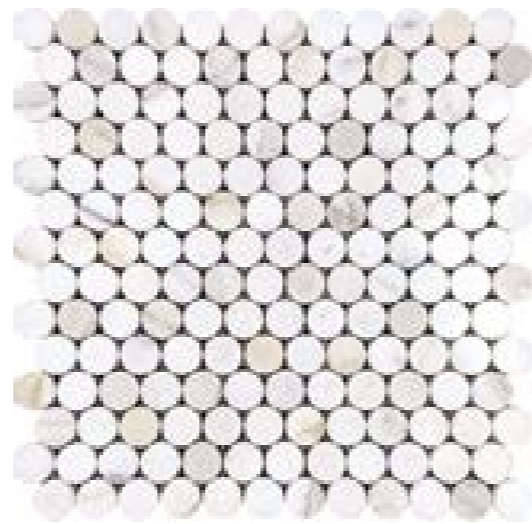

Sheet size: 11.2x11.5"
Material: Calacatta Gold Honed

FIESOLE
73TSC-P14H