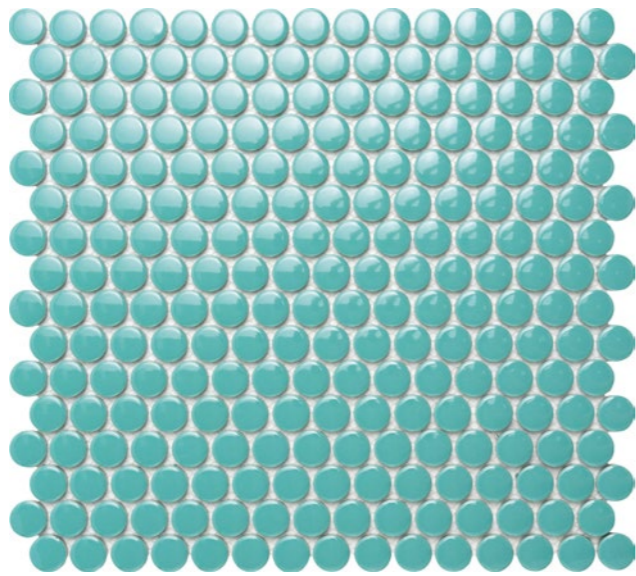

• ORBIT

Satellite of Love  
73ORB-015PKG  
Size: 11.46x12.4"

Dark Star Matte  
73ORB-04BKG  
Size: 11.46x12.4"

|                        |             |
|------------------------|-------------|
| Material               | Porcelain   |
| Sold by                | sheet       |
| Sheet size             | 11.46x12.4" |
| Chip size              | 0.75x0.75"  |
| Thickness              | 1/4"        |
| Sq.ft/box              | 9.87        |
| Sheet Coverage (sq.ft) | 0.987       |
| Packing                | 10 sht/box  |

Sirius  
73ORB-01WTG  
Size: 11.46x12.4"

Cosmic  
73ORB-014GNG  
Size: 11.46x12.4"

|                        |             |
|------------------------|-------------|
| Material               | Porcelain   |
| Sold by                | sheet       |
| Sheet size             | 11.46x12.4" |
| Chip size              | 0.75x0.75"  |
| Thickness              | 1/4"        |
| Sq.ft/box              | 9.87        |
| Sheet Coverage (sq.ft) | 0.987       |
| Packing                | 10 sht/box  |

Solar Flare  
73ORB-013ORG  
Size: 11.46x12.4"

Dark Star  
73ORB-03BKM  
Size: 11.46x12.4"

|                        |             |
|------------------------|-------------|
| Material               | Porcelain   |
| Sold by                | sheet       |
| Sheet size             | 11.46x12.4" |
| Chip size              | 0.75x0.75"  |
| Thickness              | 1/4"        |
| Sq.ft/box              | 9.87        |
| Sheet Coverage (sq.ft) | 0.987       |
| Packing                | 10 sht/box  |