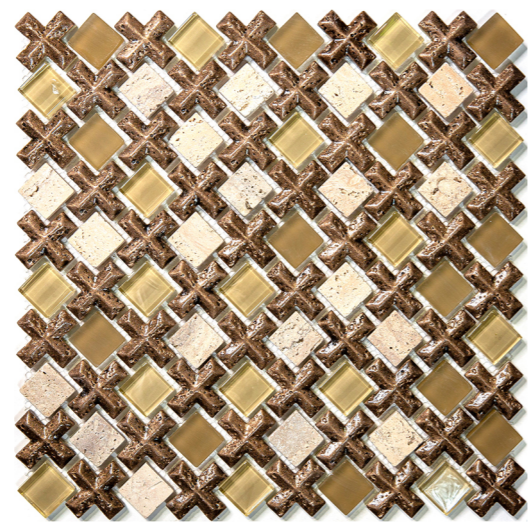

MONDRIAN BRICKSTONE
73JP-301

Chip size: 1.2x1.2*5/16", sheet size: 11.3x11.3"
Material: Glass

MONDRIAN VIOLET
73JP-303

Sheet size: 11x11* 5/16"
Material: Glass, Stone, Resin

AMSTERDAM SILVER
73BDA-S7A

Sheet size: 11x11* 5/16"
Material: Glass, Stone, Resin