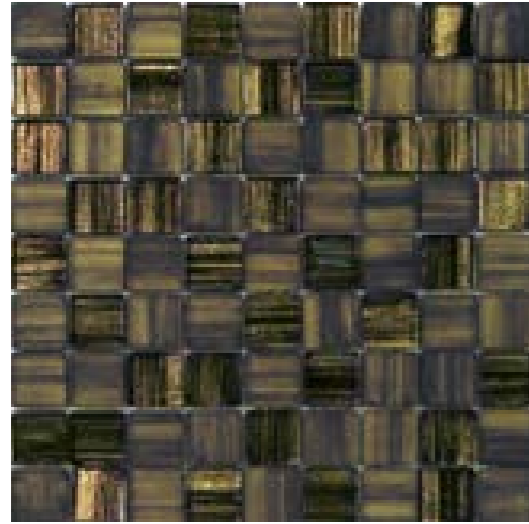

Chip size: 1.2x1.2*5/16", sheet size: 11.3x11.3"
Material: Glass

MONDRIAN CHARCOAL
73JP-305

Chip size: 1.2x1.2*5/16", sheet size: 11.3x11.3"
Material: Glass

MONDRIAN ASH
73JP-306

Chip size: 1.2x1.2*5/16", sheet size: 11.3x11.3"
Material: Glass