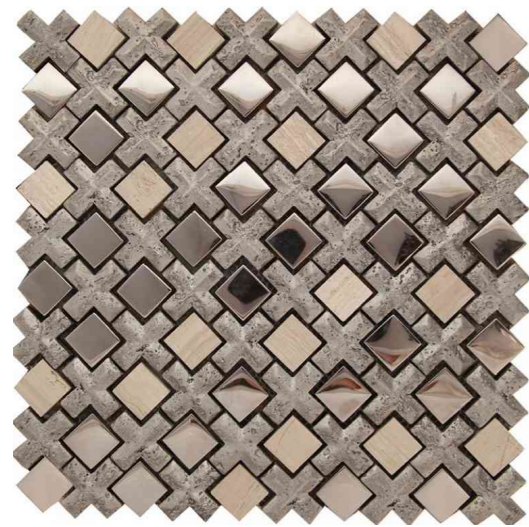

PIET TWILIGHT
73JPH-310

Chip size: 1.2x1.2*5/16", sheet size: 11.3x11.3"
Material: Glass

MONDRIAN VELVET
73JP-302

Chip size: 1.2x1.2*5/16", sheet size: 11.3x11.3"
Material: Glass

PIET VELVET
73JPH-302

Chip size: 1.2x1.2*5/16", sheet size: 11.3x11.3"
Material: Glass

MONDRIAN BRICKSTONE
73JP-301

Chip size: 1.2x1.2*5/16", sheet size: 11.3x11.3"
Material: Glass

MONDRIAN VIOLET
73JP-303

Sheet size: 11x11* 5/16"
Material: Glass, Stone, Resin

AMSTERDAM SILVER
73BDA-S7A

Sheet size: 11x11* 5/16"
Material: Glass, Stone, Resin