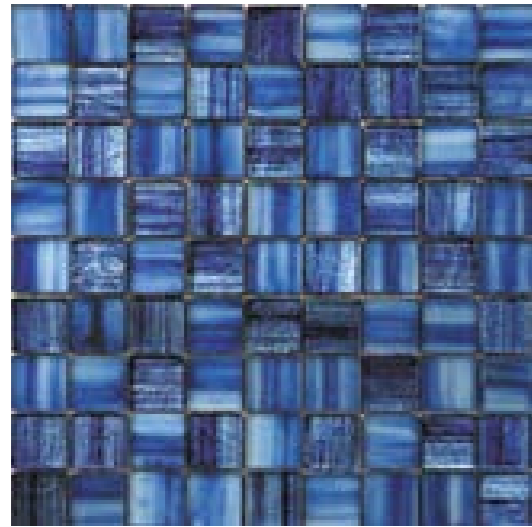

Chip size: 1.2x1.2*5/16", sheet size: 11.3x11.3"
Material: Glass

MONDRIAN CHARCOAL
73JP-305

Chip size: 1.2x1.2*5/16", sheet size: 11.3x11.3"
Material: Glass

MONDRIAN ASH
73JP-306

Chip size: 1.2x1.2*5/16", sheet size: 11.3x11.3"
Material: Glass

MONDRIAN FUSCIA
73JP-309

Chip size: 1.2x1.2*5/16", sheet size: 11.3x11.3"
Material: Glass

MONDRIAN EMERALD
73JP-308

Chip size: 1.2x1.2*5/16", sheet size: 11.3x11.3"
Material: Glass

MONDRIAN WATER
73HM-310

Chip size: 1.2x1.2*5/16", sheet size: 11.3x11.3"
Material: Glass

MONDRIAN SILVER
73JP-311

Chip size: 1.2x1.2*5/16", sheet size: 11.3x11.3"
Material: Glass

MONDRIAN TWILIGHT
73JP-310

Chip size: 1.2x1.2*5/16", sheet size: 11.3x11.3"
Material: Glass