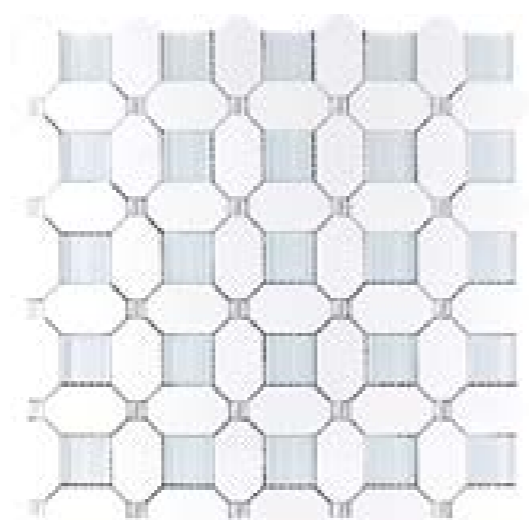

MERSINI
73MKN-CV10

Sheet size: 12x12"
Material: Thassos / Bianco Carrara / Blue Celeste

AMMOS
73MKN-G57

Sheet size: Size: 11x13"
Material: Thassos / Blue Celeste / Azul Macauba

LIVADI
73MKN-17

Sheet size: 11x11.4"
Material: Thassos / Bianco Carrara / Blue Celeste

KORFOS
73MKN-18

Sheet size: 11.2x11.8"
Material: Thassos / Bianco Carrara / Blue Celeste

ELIA
73MKN-11

Sheet size: 12.2x12.2"
Material: Thassos / Blue Celeste

PARAGA
73MKN-12

Sheet size: 12.2x12.2"
Material: Thassos / Glass