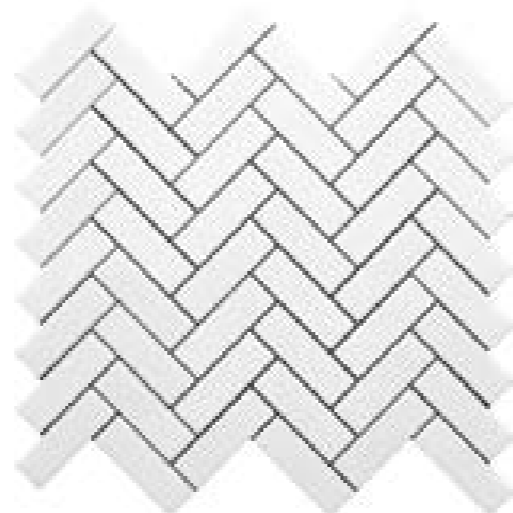

MERCHIA
73MKN-H10H

Sheet size: 11.9x12.8"
Material: Thassos Honed