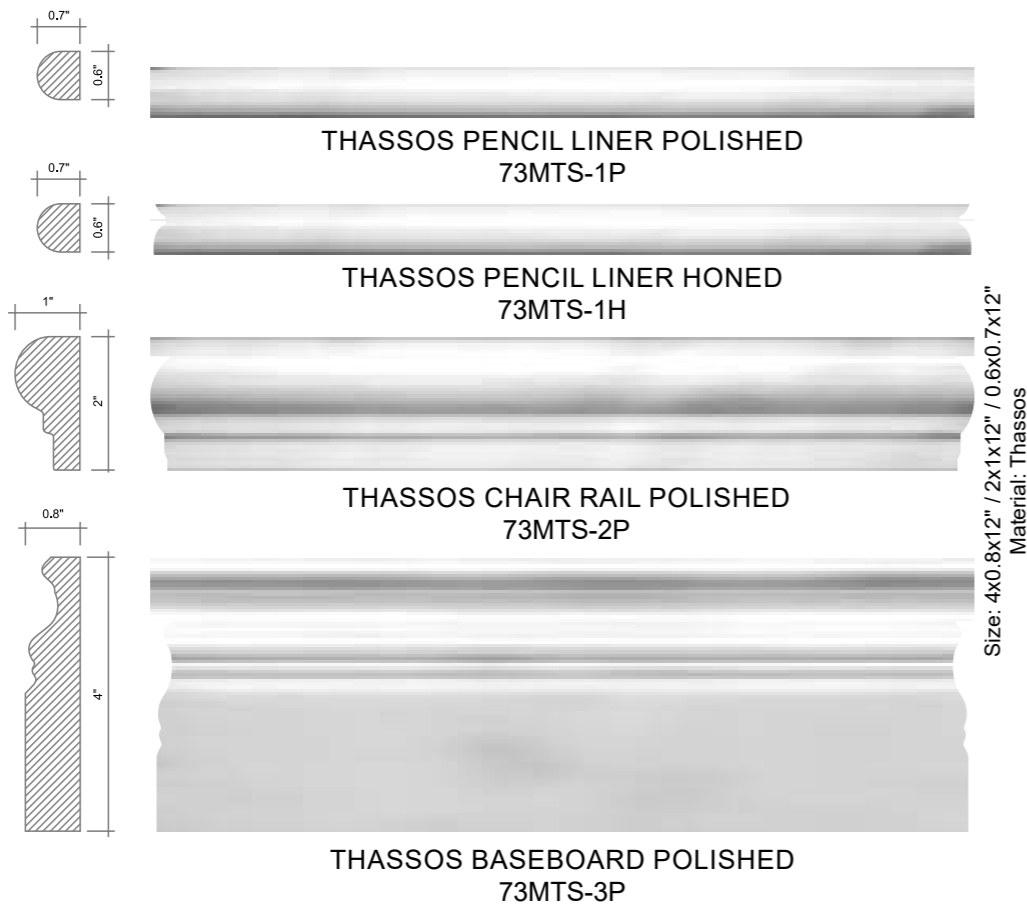

Variation in color, shade, finish, hardness, strength and slip resistance is inherent in Natural stone products. White marbles contain naturally occurring deposits of iron which may lead to discoloration of marble and turning it yellow-rust or gray if used in wet areas. These are natural characteristics of the stone and that is why it cannot be considered as a defect in the product. We are in no way responsible for discoloration of the natural stones.