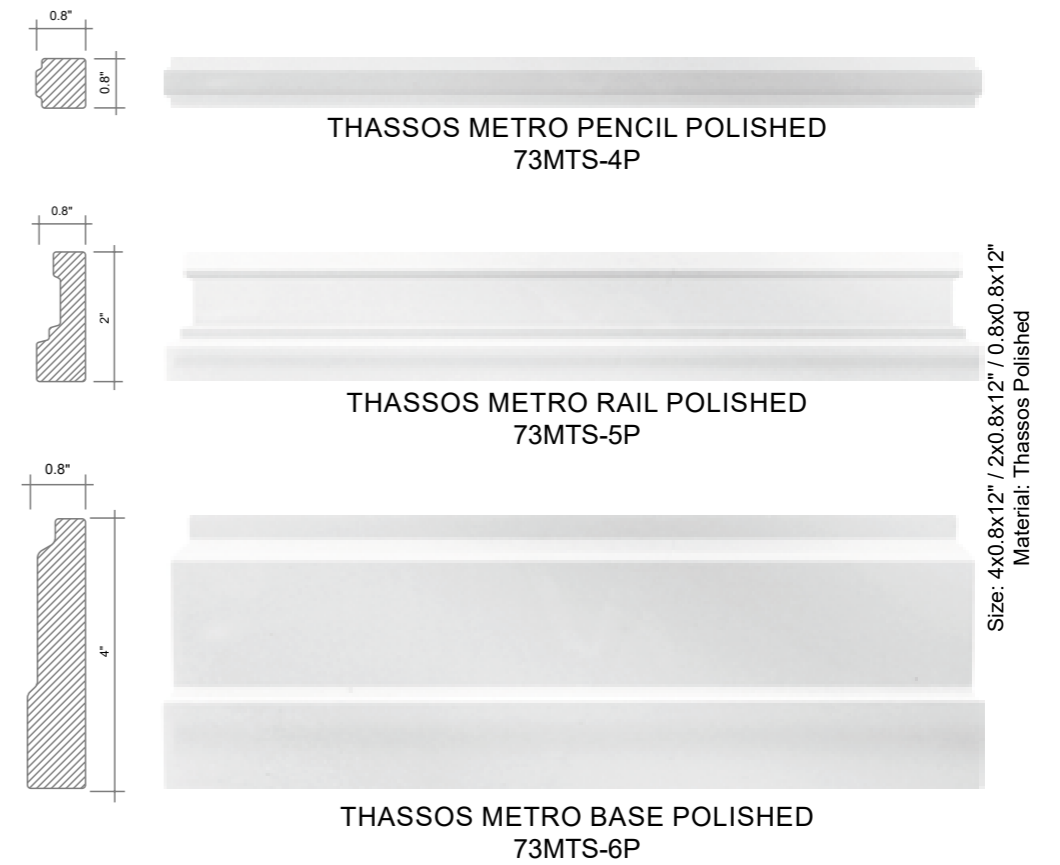

Variation in color, shade, finish, hardness, strength and slip resistance is inherent in Natural stone products. White marbles contain naturally occurring deposits of iron which may lead to discoloration of marble and turning it yellow-rust or gray if used in wet areas. These are natural characteristics of the stone and that is why it cannot be considered as a defect in the product. We are in no way responsible for discoloration of the natural stones.