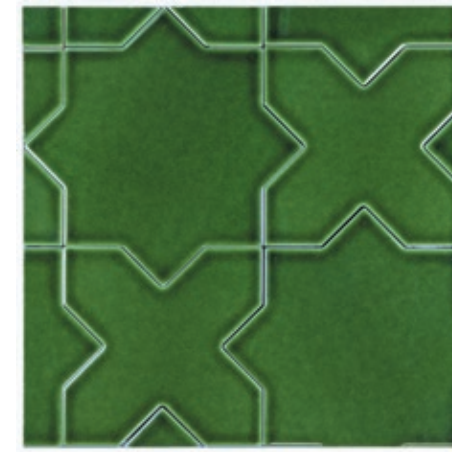

Moorish Collection

Teleports you to the romance of Casablanca. Embedded with traditional shapes and enchanting colors this collection will make your space a true escape.

MOORISH WHITE
STAR
73MOR-WHT-STR
Size: 5.35X5.35"

MOORISH BLUE STAR
73MOR-BLU-STR Size:
5.35X5.35"

MOORISH BLUE CROSS DECO
73MOR-BLU-CR-DEC
Size: 5.35X5.35"

MOORISH GREY CROSS DECO
73MOR-GRY-CR-DEC
Size: 5.35X5.35"

MOORISH GREY STAR
73MOR-GRY-STR Size:
5.35X5.35"

MOORISH GREY CROSS
73MOR-GRY-CR Size:
5.35X5.35"

Moorish Installation Ideas

MOORISH BLACK CROSS DECO
MOORISH WHITE STAR

MOORISH GREEN CROSS DECO
MOORISH GREEN STAR

MOORISH WHITE CROSS
MOORISH BLANCO GLOSS STAR

MOORISH BLUE CROSS DECO
MOORISH BLUE STAR

MOORISH GREY CROSS DECO
MOORISH GREY STAR

MOORISH VERDE CROSS
MOORISH VERDE STAR

MOORISH BLACK CROSS DECO
MOORISH BLACK STAR

MOORISH BLACK CROSS
MOORISH NERO GLOSS STAR