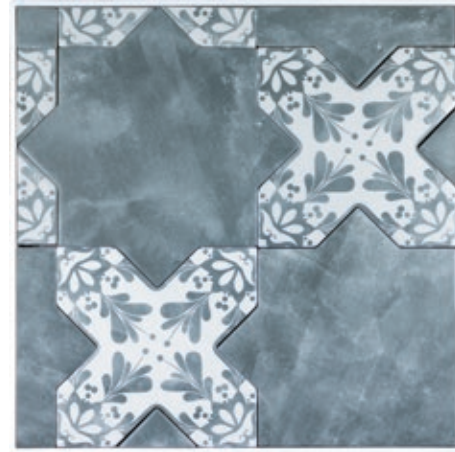

Moorish Collection

Teleports you to the romance of Casablanca. Embedded with traditional shapes and enchanting colors this collection will make your space a true escape.

MOORISH WHITE
STAR
73MOR-WHT-STR
Size: 5.35X5.35"

MOORISH BLUE STAR
73MOR-BLU-STR Size:
5.35X5.35"

MOORISH BLUE CROSS DECO
73MOR-BLU-CR-DEC
Size: 5.35X5.35"

MOORISH GREY CROSS DECO
73MOR-GRY-CR-DEC
Size: 5.35X5.35"

MOORISH GREY STAR
73MOR-GRY-STR Size:
5.35X5.35"

MOORISH GREY CROSS
73MOR-GRY-CR Size:
5.35X5.35"

Moorish Installation Ideas

MOORISH BLACK CROSS DECO
MOORISH WHITE STAR

MOORISH GREEN CROSS DECO
MOORISH GREEN STAR

MOORISH WHITE CROSS
MOORISH BLANCO GLOSS STAR

MOORISH BLUE CROSS DECO
MOORISH BLUE STAR

MOORISH GREY CROSS DECO
MOORISH GREY STAR

MOORISH VERDE CROSS
MOORISH VERDE STAR

MOORISH BLACK CROSS DECO
MOORISH BLACK STAR

MOORISH BLACK CROSS
MOORISH NERO GLOSS STAR