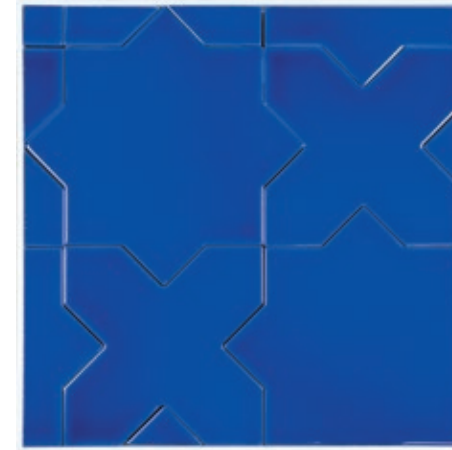

Moorish Collection

Teleports you to the romance of Casablanca. Embedded with traditional shapes and enchanting colors this collection will make your space a true escape.

MOORISH WHITE
STAR
73MOR-WHT-STR
Size: 5.35X5.35"

MOORISH GREY CROSS
73MOR-GRY-CR Size:
5.35X5.35"

Moorish Installation Ideas

MOORISH BLACK CROSS DECO
MOORISH WHITE STAR

MOORISH GREEN CROSS DECO
MOORISH GREEN STAR

MOORISH WHITE CROSS
MOORISH BLANCO GLOSS STAR

MOORISH BLUE CROSS DECO
MOORISH BLUE STAR

MOORISH GREY CROSS DECO
MOORISH GREY STAR

MOORISH VERDE CROSS
MOORISH VERDE STAR

MOORISH BLACK CROSS DECO
MOORISH BLACK STAR

MOORISH BLACK CROSS
MOORISH NERO GLOSS STAR

MOORISH AZUL CROSS
MOORISH AZUL STAR