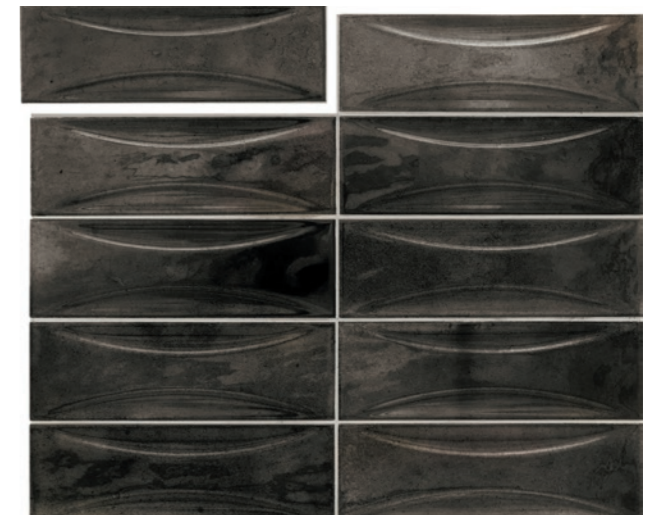

Moda Deco Black 2.5x8
73MOD-DEC-BLK-258
Size: 2.58x7.9"

Moda Black Pencil
73MOD-BLK-PEN
Size: 1.25x7.9"

Code	Name	Material	Size	Thickness	Surface	Packing	SqFt/Box	Wight/Box
73MOD-DEC-BLK-44	Moda Deco Black 4x4	Ceramic	3.94x3.94"	5/16"	Glossy	50 pcs/box	5.38	6.83
73MOD-DEC-BLK-258	Moda Deco Black 2.5x8	Ceramic	2.58x7.9"	5/16"	Glossy	38 pcs/box	5.38	6.5
73MOD-BLK-PEN	Moda Black Pencil	Ceramic	1.25x7.9"	5/16"	Glossy	66 pcs/box	12.91	2.60