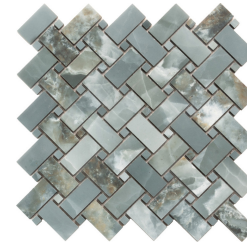

IMPERIAL

Imperial Onyx White Mosaic
73IMP-ONX-WHT-MOS
Size: 11.8x11.8"

Imperial Onyx Pink Mosaic
73IMP-ONX-PNK-MOS
Size: 11.8x11.8"

Imperial Onyx White 24x48
73IMP-ONX-WHT-2448
Size: 23.7x47.25"

Imperial Onyx Pink 24x48
73IMP-ONX-PNK-2448
Size: 23.7x47.25"

Product Name	Material	Surface	Size	Thickness	Packing pcs/box	Sheet or piece coverage sq.ft	Sold By	Sq.Ft./box	Weight/Sheet or sq.ft	Weight/Box
Imperial Onyx White Mosaic	Porcelain	Matte	11.81x11.81"	3/8"	5	0.969	sheet	4.843	3.85	19.25
Imperial Onyx White 24x48	Porcelain	Lappato	23.7x47.25"	3/8"	2	7.750	box	15.501	34.93	69.85
Imperial Onyx Pink Mosaic	Porcelain	Matte	11.81x11.81"	3/8"	5	0.969	sheet	4.843	3.85	19.25
Imperial Onyx Pink 24x48	Porcelain	Lappato	23.7x47.25"	3/8"	2	7.750	box	15.501	34.93	69.85

Imperial Onyx Green Mosaic
73IMP-ONX-GRN-MOS
Size: 11.8x11.8"

Imperial Onyx Black Mosaic
73IMP-ONX-BLK-MOS
Size: 11.8x11.8"

Imperial Onyx Green 24x48
73IMP-ONX-GRN-2448
Size: 23.7x47.25"

Imperial Onyx Black 24x48
73IMP-ONX-BLK-2448
Size: 23.7x47.25"