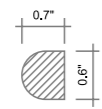

Size: 4x12"
Material: Thassos Honed

THASSOS 4X12 POLISHED
73FTS-412P

Size: 4x12"
Material: Thassos Polished

THASSOS 3X6
HONED
73FTS-36H
Size: 3x6"
Material:
Thassos Honed

THASSOS PENCIL POLISHED
73MTS-1P

THASSOS CHAIR RAIL POLISHED
73MTS-2P

THASSOS BASEBOARD POLISHED
73MTS-3P

Size: 4x0.8x12" / 2x1x12" / 0.6x0.7x12"
Material: Thassos Polished

THASSOS METRO PENCIL POLISHED
73MTS-4P

THASSOS METRO RAIL POLISHED
73MTS-5P

THASSOS METRO BASE POLISHED
73MTS-6P