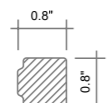

EQUATOR 3X6 BEVELED AND POLISHED
73FMR-36BP

Size: 3x6"
Material: Equator

EQUATOR 4X12 HONED
73FMR-412H

Size: 4x12"
Material: Equator

EQUATOR 3X6 POLISHED
73FMR-36P

EQUATOR 3X6 HONED
73FMR-36H

Size: 3x6"
Material: Equator

EQUATOR 4X12 POLISHED
73FMR-412P

Size: 4x12"
Material: Equator

EQUATOR PENCIL POLISHED
73MMR-1P

Size: 0.6x0.7x12"
Material: Equator

EQUATOR METRO PENCIL POLISHED
73MMR-4P

Size: 2x0.8x12" / 0.8x0.8x12"
Material: Equator