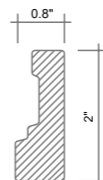

BARDIGLIO METRO RAIL POLISHED
73MBA-5P

Size: 4x0.8x12" / 2x0.8x12" / 0.8x0.8x12"
Material: Bardiglio Nuvolato