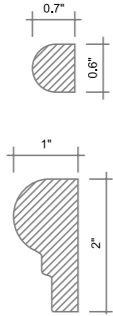

CREMA 3X6 BEVELED AND POLISHED
73FCR-36BP

Size: 3x6"
Material: Crema Marfil Polished

CREMA 4X12 POLISHED
73FCR-412P

Size: 4x12"
Material: Crema Marfil

CREMA 4X12 HONED 73FCR-412H

Size: 4x12"
Material: Crema Marfil

CREMA PENCIL POLISHED
73MCR-1P

Size: 2x1x12" / 0.6x0.7x12"
Material: Crema Marfil

CREMA CHAIR RAIL POLISHED
73MCR-2P

BARDIGLIO 3X6 BEVELED AND POLISHED
73FBA-36BP

Size: 3x6"
Material: Bardiglio Nuvolato Polished

BARDIGLIO 4X12 POLISHED
73FBA-412P

Size: 4x12"
Material: Bardiglio Nuvolato

BARDIGLIO 4X12 HONED 73FBA-412H

Size: 4x12"
Material: Bardiglio Nuvolato

BARDIGLIO PENCIL POLISHED
73MBA-1P

Size: 4x0.8x12" / 2x1x12" / 0.6x0.7x12"
Material: Bardiglio Nuvolato