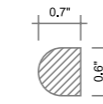

CREMA PENCIL POLISHED
73MCR-1P

Size: 2x1x12" / 0.6x0.7x12"
Material: Crema Marfil

CREMA CHAIR RAIL POLISHED
73MCR-2P

BARDIGLIO 3X6 BEVELED AND POLISHED
73FBA-36BP

Size: 3x6"
Material: Bardiglio Nuvolato Polished

BARDIGLIO 4X12 POLISHED
73FBA-412P

Size: 4x12"
Material: Bardiglio Nuvolato

BARDIGLIO 4X12 HONED 73FBA-412H

Size: 4x12"
Material: Bardiglio Nuvolato

BARDIGLIO PENCIL POLISHED
73MBA-1P

Size: 4x0.8x12" / 2x1x12" / 0.6x0.7x12"
Material: Bardiglio Nuvolato