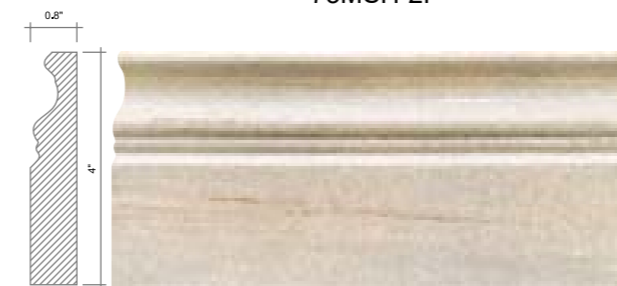

CRYSTAL SAND BASEBOARD
POLISHED
73MSH-3P

CRYSTAL SAND METRO BASE
POLISHED
73MSH-6P

Size: 4x0.8x12" / 2x1x12" / 0.6x0.7x12"
Material: Crystal Sand polished

Size: 4x0.8x12" / 2x0.8x12" / 0.8x0.8x12"
Material: Crystal Sand polished