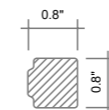

CALACATTA CHAIR RAIL POLISHED
73MCT-2P

CALACATTA BASEBOARD POLISHED
Code: MCT-3P

Size: 4x0.8x12" / 2x1x12" / 0.6x0.7x12" / 0.6x0.7x12"
Material: Calacatta Gold

CALACATTA 3X6 BEVELED
AND POLISHED
73FCT-36BP

Size: 3x6" Material: Calacatta Gold

CALACATTA 4X12 HONED
73FCT-412H

Size: 4x12"
Material: Calacatta Gold

CALACATTA 3X6
HONED
73FCT-36H
Size: 3x6"
Material:
Calacatta Gold

CALACATTA METRO PENCIL HONED
73MCT-4H