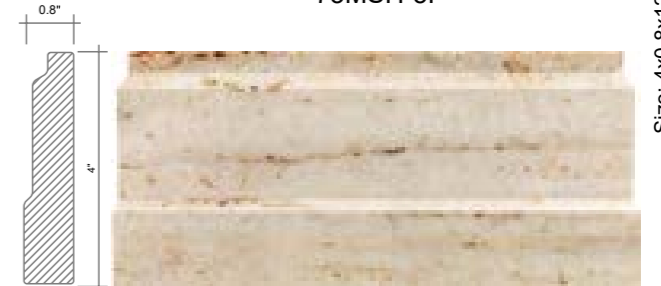

CRYSTAL SAND BASEBOARD
POLISHED
73MSH-3P

CRYSTAL SAND METRO BASE
POLISHED
73MSH-6P

Size: 4x0.8x12" / 2x1x12" / 0.6x0.7x12"
Material: Crystal Sand polished

Size: 4x0.8x12" / 2x0.8x12" / 0.8x0.8x12"
Material: Crystal Sand polished