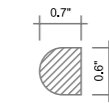

EQUATOR 3X6 BEVELED AND POLISHED
73FMR-36BP

Size: 3x6"
Material: Equator

EQUATOR 4X12 HONED
73FMR-412H

Size: 4x12"
Material: Equator

EQUATOR 3X6 POLISHED
73FMR-36P

EQUATOR 3X6 HONED
73FMR-36H

Size: 3x6"
Material: Equator

EQUATOR 4X12 POLISHED
73FMR-412P

Size: 4x12"
Material: Equator

EQUATOR PENCIL POLISHED
73MMR-1P

Size: 0.6x0.7x12"
Material: Equator

EQUATOR METRO PENCIL POLISHED
73MMR-4P

Size: 2x0.8x12" / 0.8x0.8x12"
Material: Equator