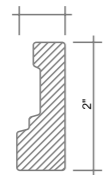

EQUATOR 4X12 POLISHED
73FMR-412P

Size: 4x12"
Material: Equator

EQUATOR PENCIL POLISHED
73MMR-1P

Size: 0.6x0.7x12"
Material: Equator

EQUATOR METRO PENCIL POLISHED
73MMR-4P

Size: 2x0.8x12" / 0.8x0.8x12"
Material: Equator