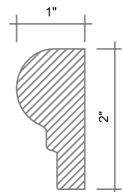

Photo features 73FCA-412P

Photo features 73FCT-36BP

CALACATTA 12X24 HONED
73FCT-1224H
CALACATTA 12X24 POLISHED
3FCT-1224P

Size: 12x24"
Material: Calacatta Gold

CALACATTA PENCIL HONED
73MCT-1H

CALACATTA PENCIL POLISHED
73MCT-1P

CALACATTA CHAIR RAIL POLISHED
73MCT-2P

CALACATTA BASEBOARD POLISHED
Code: MCT-3P

Size: 4x0.8x12" / 2x1x12" / 0.6x0.7x12" / 0.6x0.7x12"
Material: Calacatta Gold

CALACATTA 3X6 BEVELED
AND POLISHED
73FCT-36BP