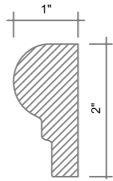

CREMA 3X6 BEVELED AND POLISHED
73FCR-36BP

Size: 3x6"
Material: Crema Marfil Polished

CREMA 4X12 POLISHED
73FCR-412P

Size: 4x12"
Material: Crema Marfil

CREMA 4X12 HONED 73FCR-412H

Size: 4x12"
Material: Crema Marfil

CREMA PENCIL POLISHED
73MCR-1P

Size: 2x1x12" / 0.6x0.7x12"
Material: Crema Marfil

CREMA CHAIR RAIL POLISHED
73MCR-2P

BARDIGLIO 3X6 BEVELED AND POLISHED
73FBA-36BP

Size: 3x6"
Material: Bardiglio Nuvolato Polished