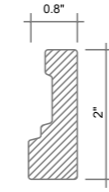

CALACATTA METRO RAIL POLISHED
73MCT-5P