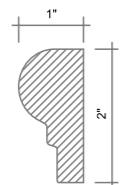

Size: 4x12"
Material: Thassos Honed

THASSOS 4X12 POLISHED
73FTS-412P

Size: 4x12"
Material: Thassos Polished

THASSOS 3X6
HONED
73FTS-36H
Size: 3x6"
Material:
Thassos Honed

THASSOS PENCIL POLISHED
73MTS-1P

THASSOS CHAIR RAIL POLISHED
73MTS-2P

THASSOS BASEBOARD POLISHED
73MTS-3P

Size: 4x0.8x12" / 2x1x12" / 0.6x0.7x12"
Material: Thassos Polished

THASSOS METRO PENCIL POLISHED
73MTS-4P

THASSOS METRO RAIL POLISHED
73MTS-5P

THASSOS METRO BASE POLISHED
73MTS-6P