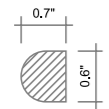

Photo features 73FCA-412P

Photo features 73FCT-36BP

CALACATTA 12X24 HONED
73FCT-1224H
CALACATTA 12X24 POLISHED
3FCT-1224P

Size: 12x24"
Material: Calacatta Gold

CALACATTA PENCIL HONED
73MCT-1H

CALACATTA PENCIL POLISHED
73MCT-1P

CALACATTA CHAIR RAIL POLISHED
73MCT-2P

CALACATTA BASEBOARD POLISHED
Code: MCT-3P

Size: 4x0.8x12" / 2x1x12" / 0.6x0.7x12" / 0.6x0.7x12"
Material: Calacatta Gold

CALACATTA 3X6 BEVELED
AND POLISHED
73FCT-36BP