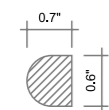

Photo features 73FCA-412P

Photo features 73FCT-36BP

CALACATTA 12X24 HONED
73FCT-1224H
CALACATTA 12X24 POLISHED
3FCT-1224P

Size: 12x24"
Material: Calacatta Gold

CALACATTA PENCIL HONED
73MCT-1H

CALACATTA PENCIL POLISHED
73MCT-1P

CALACATTA CHAIR RAIL POLISHED
73MCT-2P

CALACATTA BASEBOARD POLISHED
Code: MCT-3P

Size: 4x0.8x12" / 2x1x12" / 0.6x0.7x12" / 0.6x0.7x12"
Material: Calacatta Gold

CALACATTA 3X6 BEVELED
AND POLISHED
73FCT-36BP