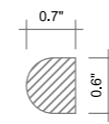

EQUATOR 4X12 POLISHED
73FMR-412P

Size: 4x12"
Material: Equator

EQUATOR PENCIL POLISHED
73MMR-1P

Size: 0.6x0.7x12"
Material: Equator

EQUATOR METRO PENCIL POLISHED
73MMR-4P

Size: 2x0.8x12" / 0.8x0.8x12"
Material: Equator

BLUETTE PENCIL POLISHED
73MBL-1P

Size: 0.6x0.7x12"
Material: Calacatta Bluette

BLUETTE PENCIL HONED
73MBL-1H

Size: 0.6x0.7x12"
Material: Calacatta Bluette

BLUETTE METRO PENCIL POLISHED
73MBL-4P

Size: 0.8x0.8x12"
Material: Calacatta Bluette