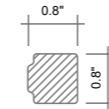

CALACATTA CHAIR RAIL POLISHED
73MCT-2P

CALACATTA BASEBOARD POLISHED
Code: MCT-3P

Size: 4x0.8x12" / 2x1x12" / 0.6x0.7x12" / 0.6x0.7x12"
Material: Calacatta Gold

CALACATTA 3X6 BEVELED
AND POLISHED
73FCT-36BP

Size: 3x6" Material: Calacatta Gold

CALACATTA 4X12 HONED
73FCT-412H

Size: 4x12"
Material: Calacatta Gold

CALACATTA 3X6
HONED
73FCT-36H
Size: 3x6"
Material:
Calacatta Gold

CALACATTA METRO PENCIL HONED
73MCT-4H