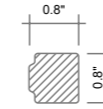

Size: 4x12"
Material: Thassos Honed

THASSOS 4X12 POLISHED
73FTS-412P

Size: 4x12"
Material: Thassos Polished

THASSOS 3X6
HONED
73FTS-36H
Size: 3x6"
Material:
Thassos Honed

THASSOS PENCIL POLISHED
73MTS-1P

THASSOS CHAIR RAIL POLISHED
73MTS-2P

THASSOS BASEBOARD POLISHED
73MTS-3P

Size: 4x0.8x12" / 2x1x12" / 0.6x0.7x12"
Material: Thassos Polished

THASSOS METRO PENCIL POLISHED
73MTS-4P

THASSOS METRO RAIL POLISHED
73MTS-5P

THASSOS METRO BASE POLISHED
73MTS-6P