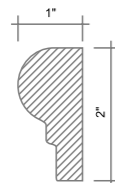

WOODEN GRAY CHAIR RAIL POLISHED
73MGR-2P