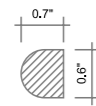

WOODEN GRAY PENCIL POLISHED
73MGR-1P