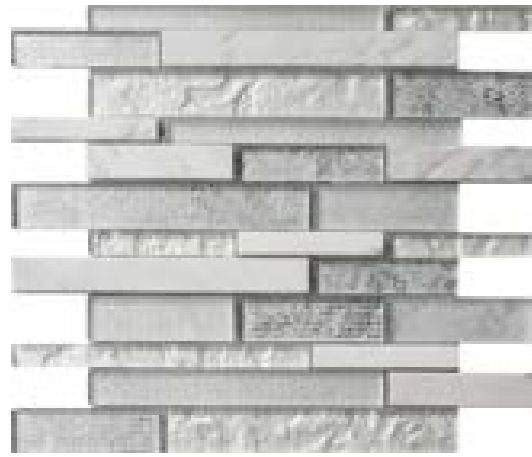

CASCADES WISP  
73CAS-005

Thickness 5/16", sheet size: 11.8x11.8"  
Material: Glass / Metal

CASCADES STAINLESS  
73CAS-006

Photo features 73CAS-003

Thickness 5/16", sheet size: 11.8x11.8"  
Material: Glass / Stone