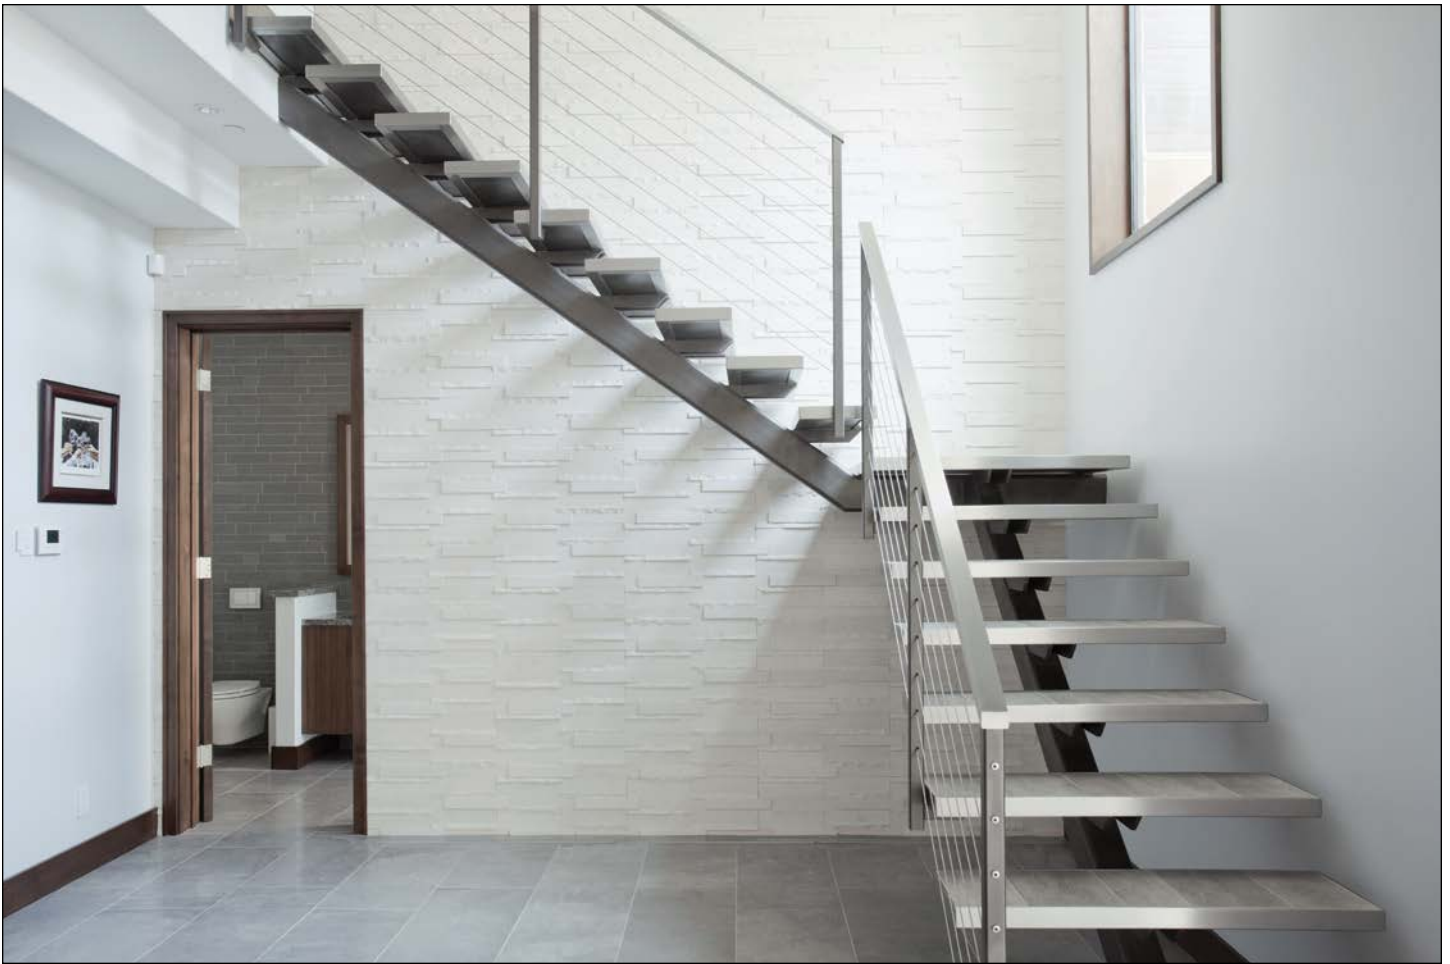

mosaic
Products. Design. Solutions.

Alexandria, VA | Chantilly, VA | Fairfax, VA | Richmond, VA | Virginia Beach, VA
North Bethesda, MD* | Owings Mills, MD* | Greensboro, NC | Raleigh, NC

www.mosaictileco.com

Noted (*) locations are
100% wind powered!
All locations support
renewable power sources.