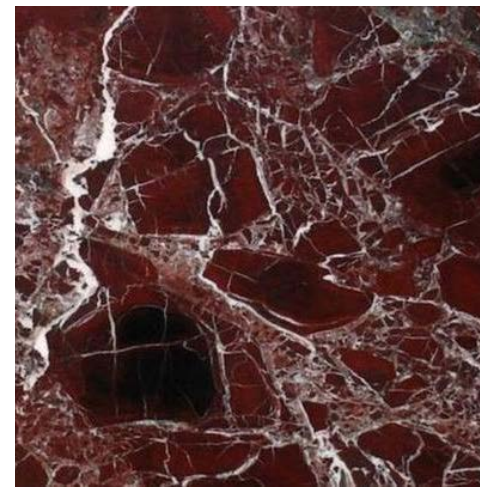

**PIETRA NATUCA**

FIELD TILE	MOLDINGS
12x24 Honed	N/A

**PEARL WHITE**

FIELD TILE	MOLDINGS
N/A	N/A

MOSAICS
Daisy Honed (12.5x12.5 Sheet)

**ROSSO LEVANTO**

FIELD TILE	MOLDINGS
12x12 Polished	N/A

Special Order plus Freight (Approximately 2 weeks lead time)  
 Please Note: Field tiles with resin mesh backing require the use of a premium thinset for optimal installation results. Mosaic recommends TEC Super Flex for these installations.