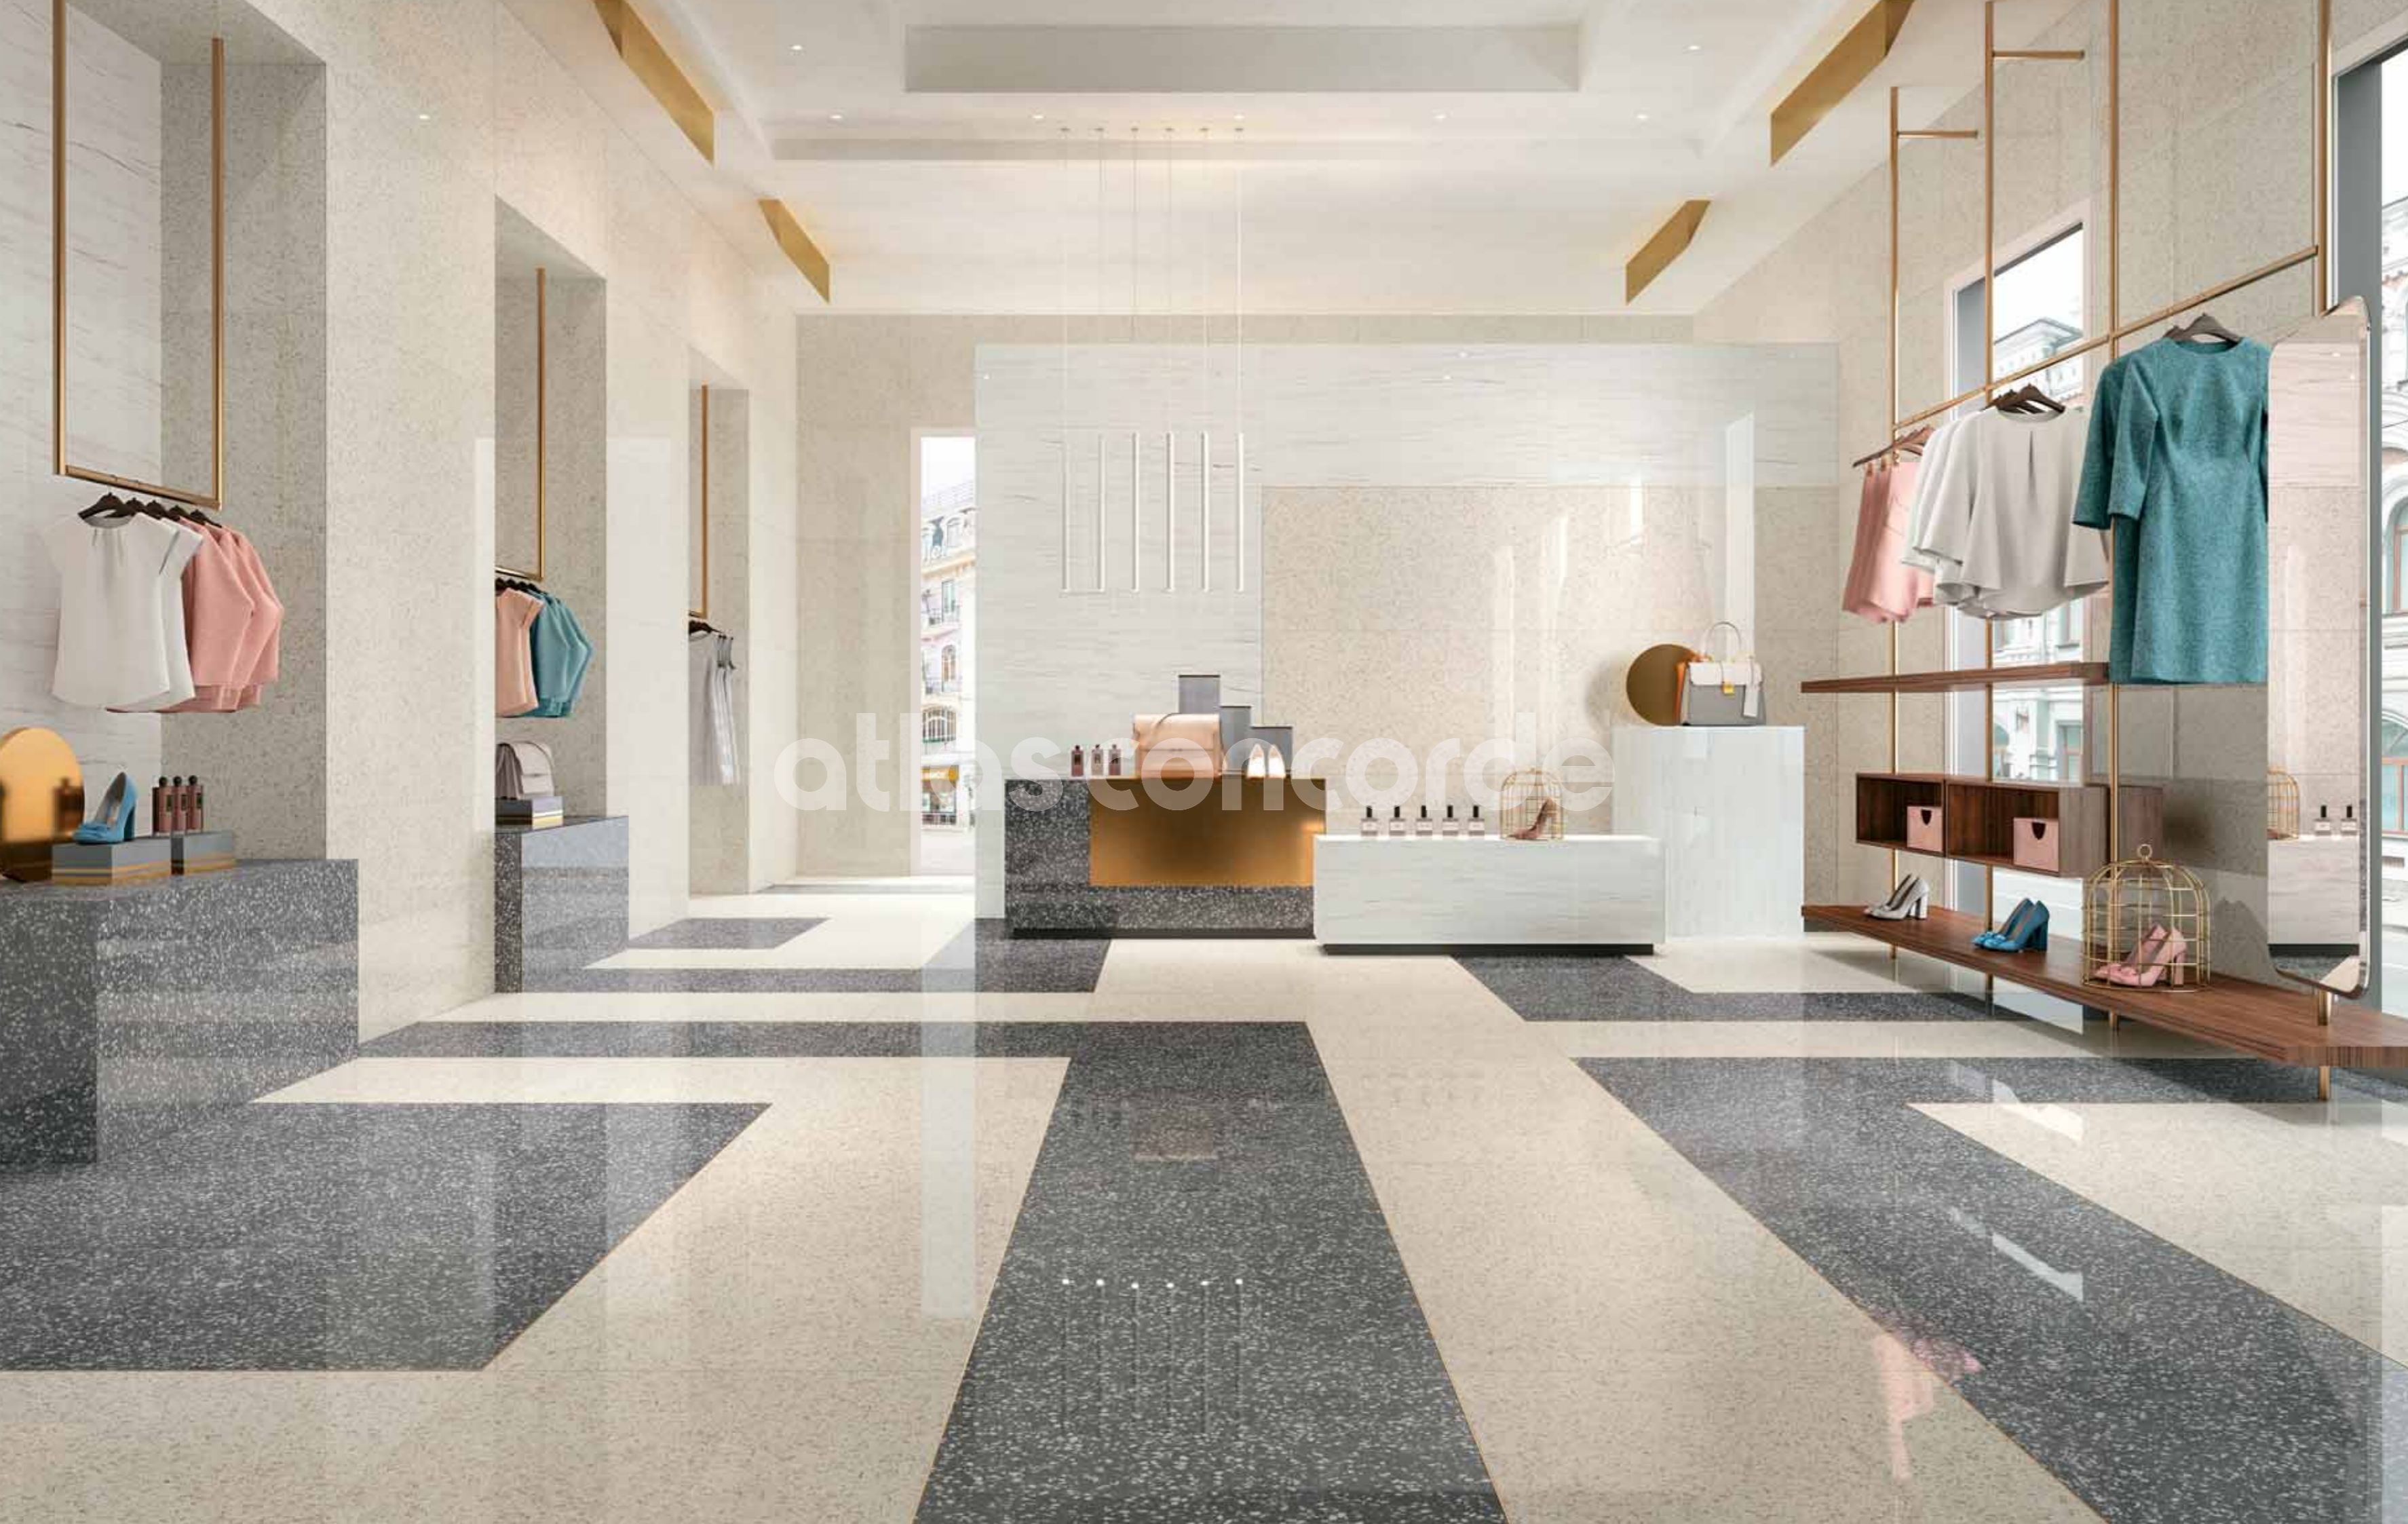

MARVELGEMS

CONTEMPORARY SHOWROOM

MARVEL GEMS ITEMS
PORCELAIN TILES
Marvel Terrazzo Grey
Marvel Terrazzo Cream

MARVEL STONE ITEMS
PORCELAIN TILES
Marvel Bianco Dolomite

DESIRABLE DESIGN

Design prezioso

Venetian Terrazzo with precious inserts in marble is the inspiration for porcelain floor and wall tiles to create new aesthetic codes for interiors in a contemporary look, echoing the superb traditions of Italian architecture. The colour variant Cream comes in ivory with marble-look fragments in sand, creating an elegant play of different combinations mixed with the cool Grey and brass inserts.

Il terrazzo veneziano con le sue inclusioni in marmo ispira superfici in gres porcellanato che danno vita a innovativi codici estetici, per un interior design dal lusso contemporaneo con echi della più raffinata tradizione architettonica. La tonalità Cream presenta un fondo avoriato con frammenti effetto marmo color beige e crea un elegante gioco di accostamenti, alternandosi alla fredda nuance Grey e ai listelli in ottone.