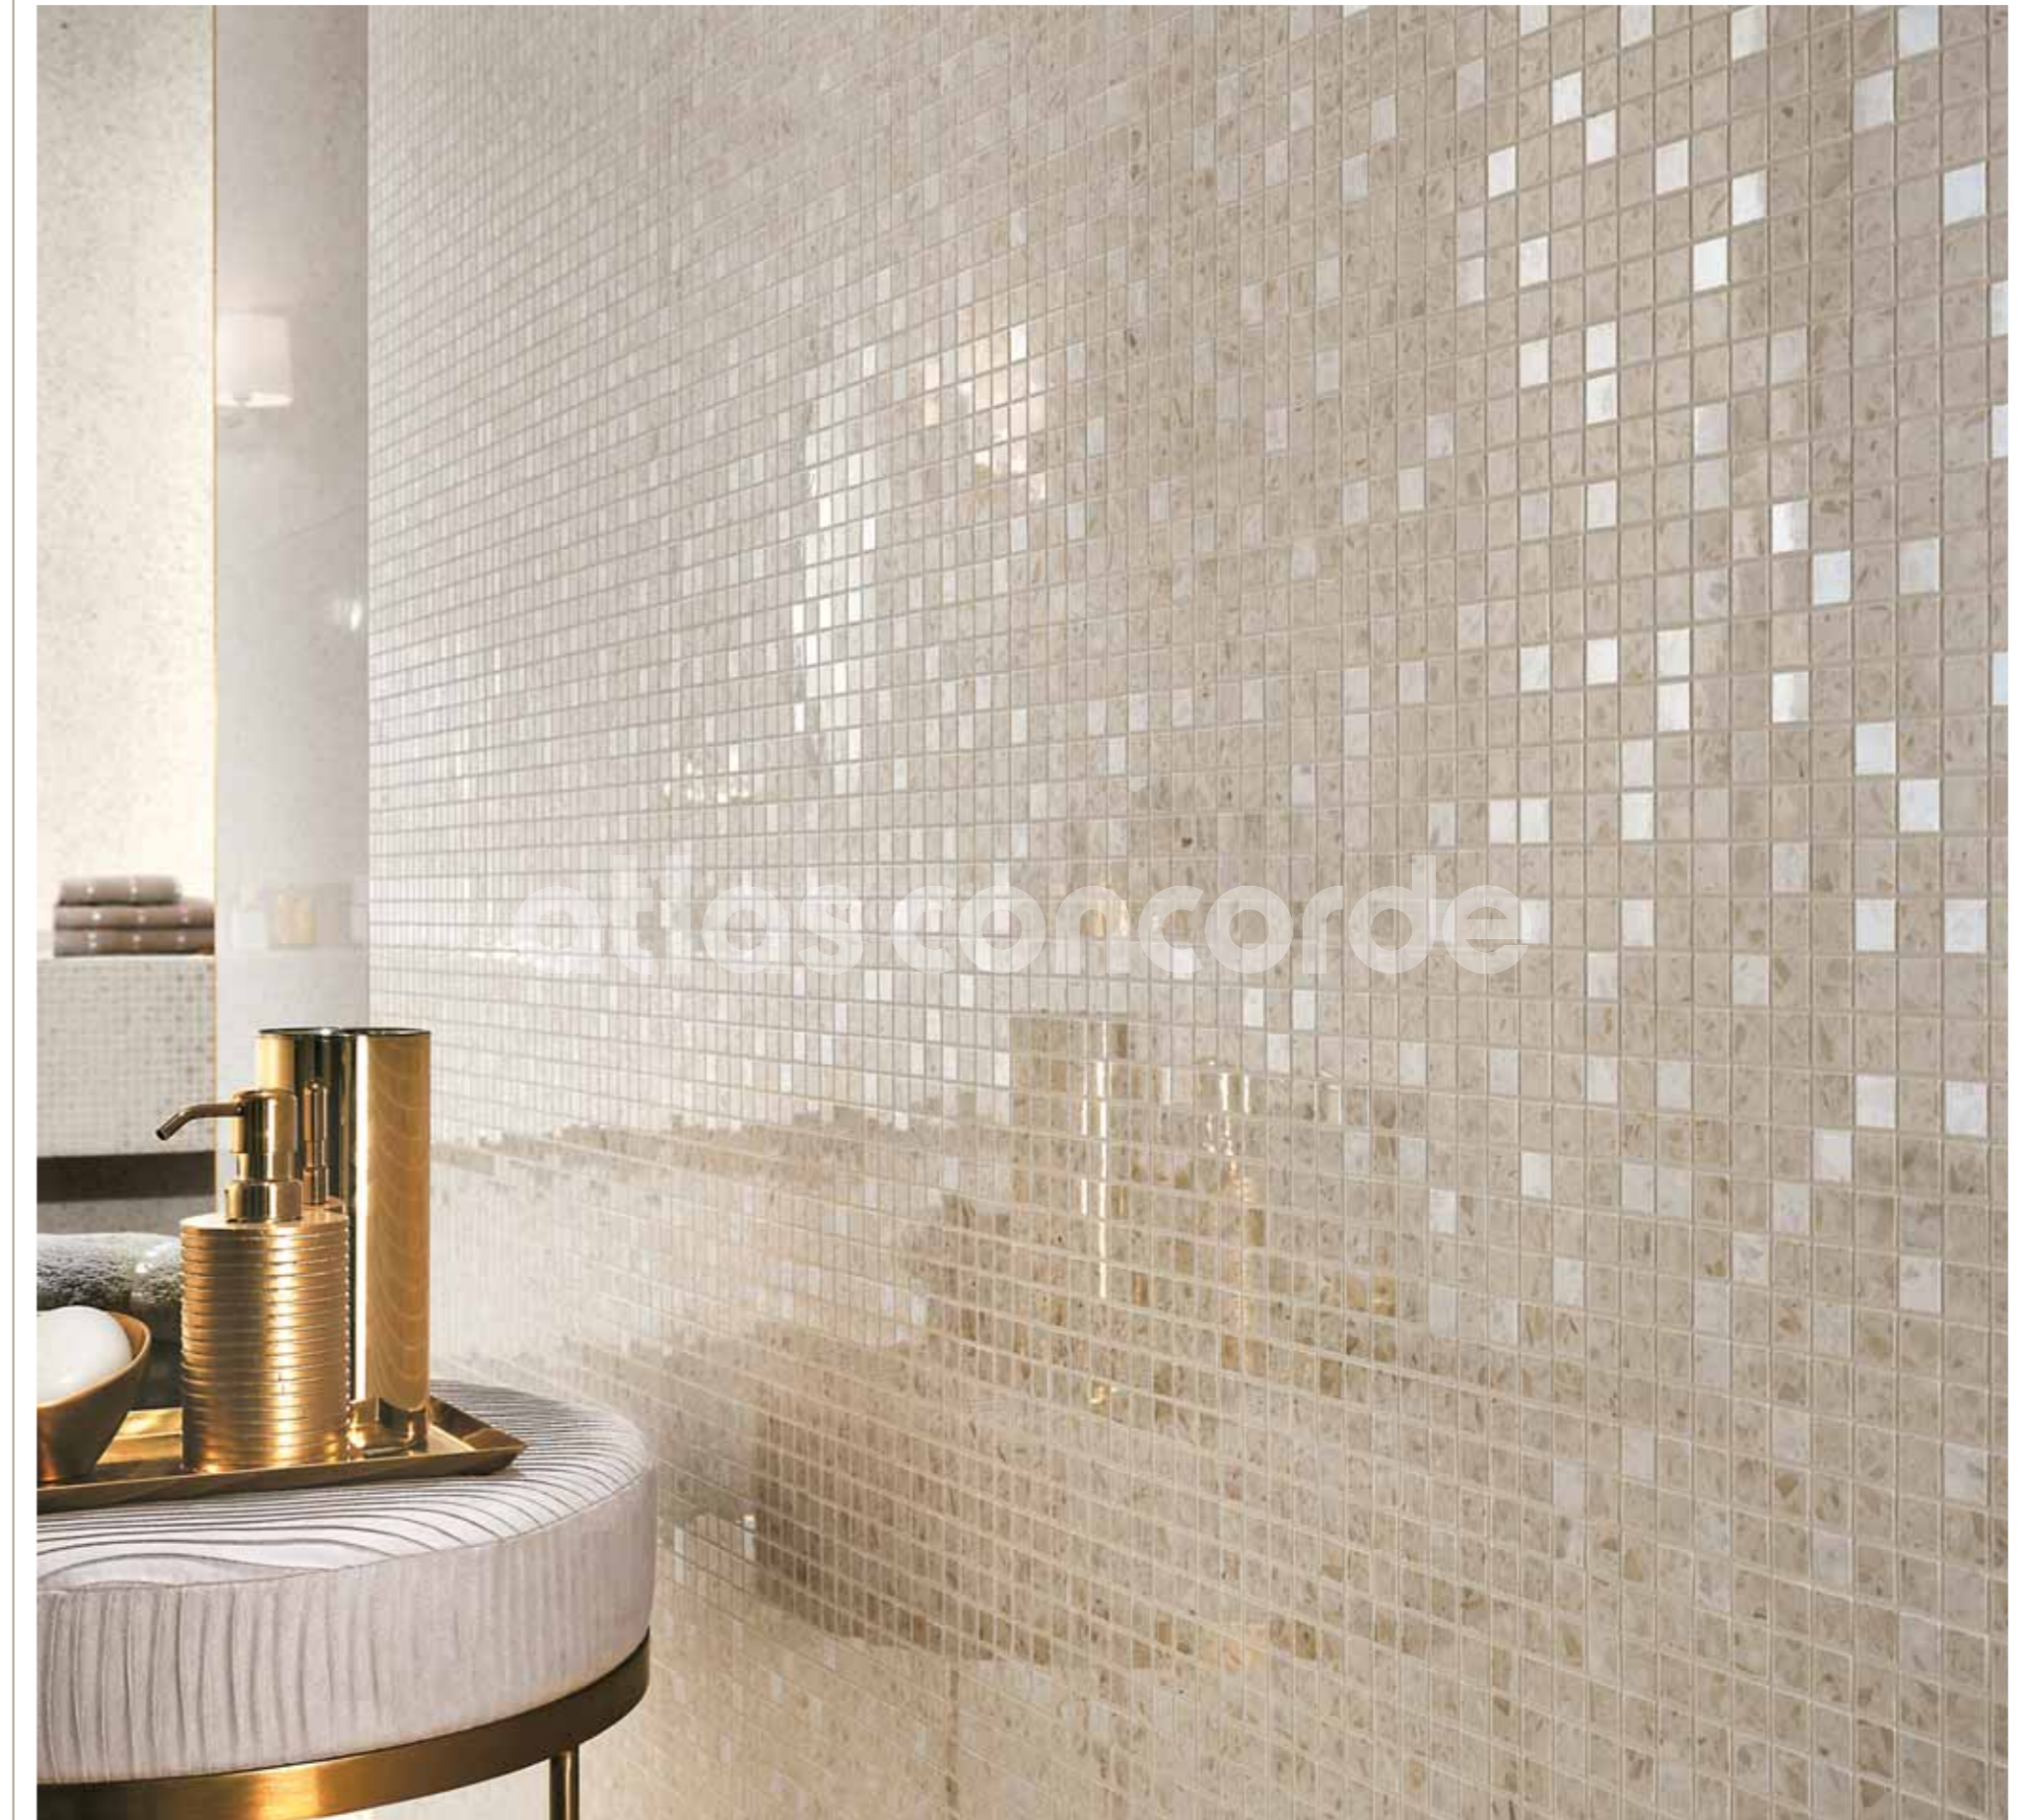

MARVEL GEMS ITEMS

PORCELAIN TILES

Marvel Terrazzo Cream Lappato 75x150 cm / 29^{1/2}"x59"

Marvel Terrazzo Grey Lappato 75x150 cm / 29^{1/2}"x59"

MARVEL Terrazzo Cream Micromosaico
30,5x30,5 cm - 12"x12"

MARVELGEMS
WALL TILES