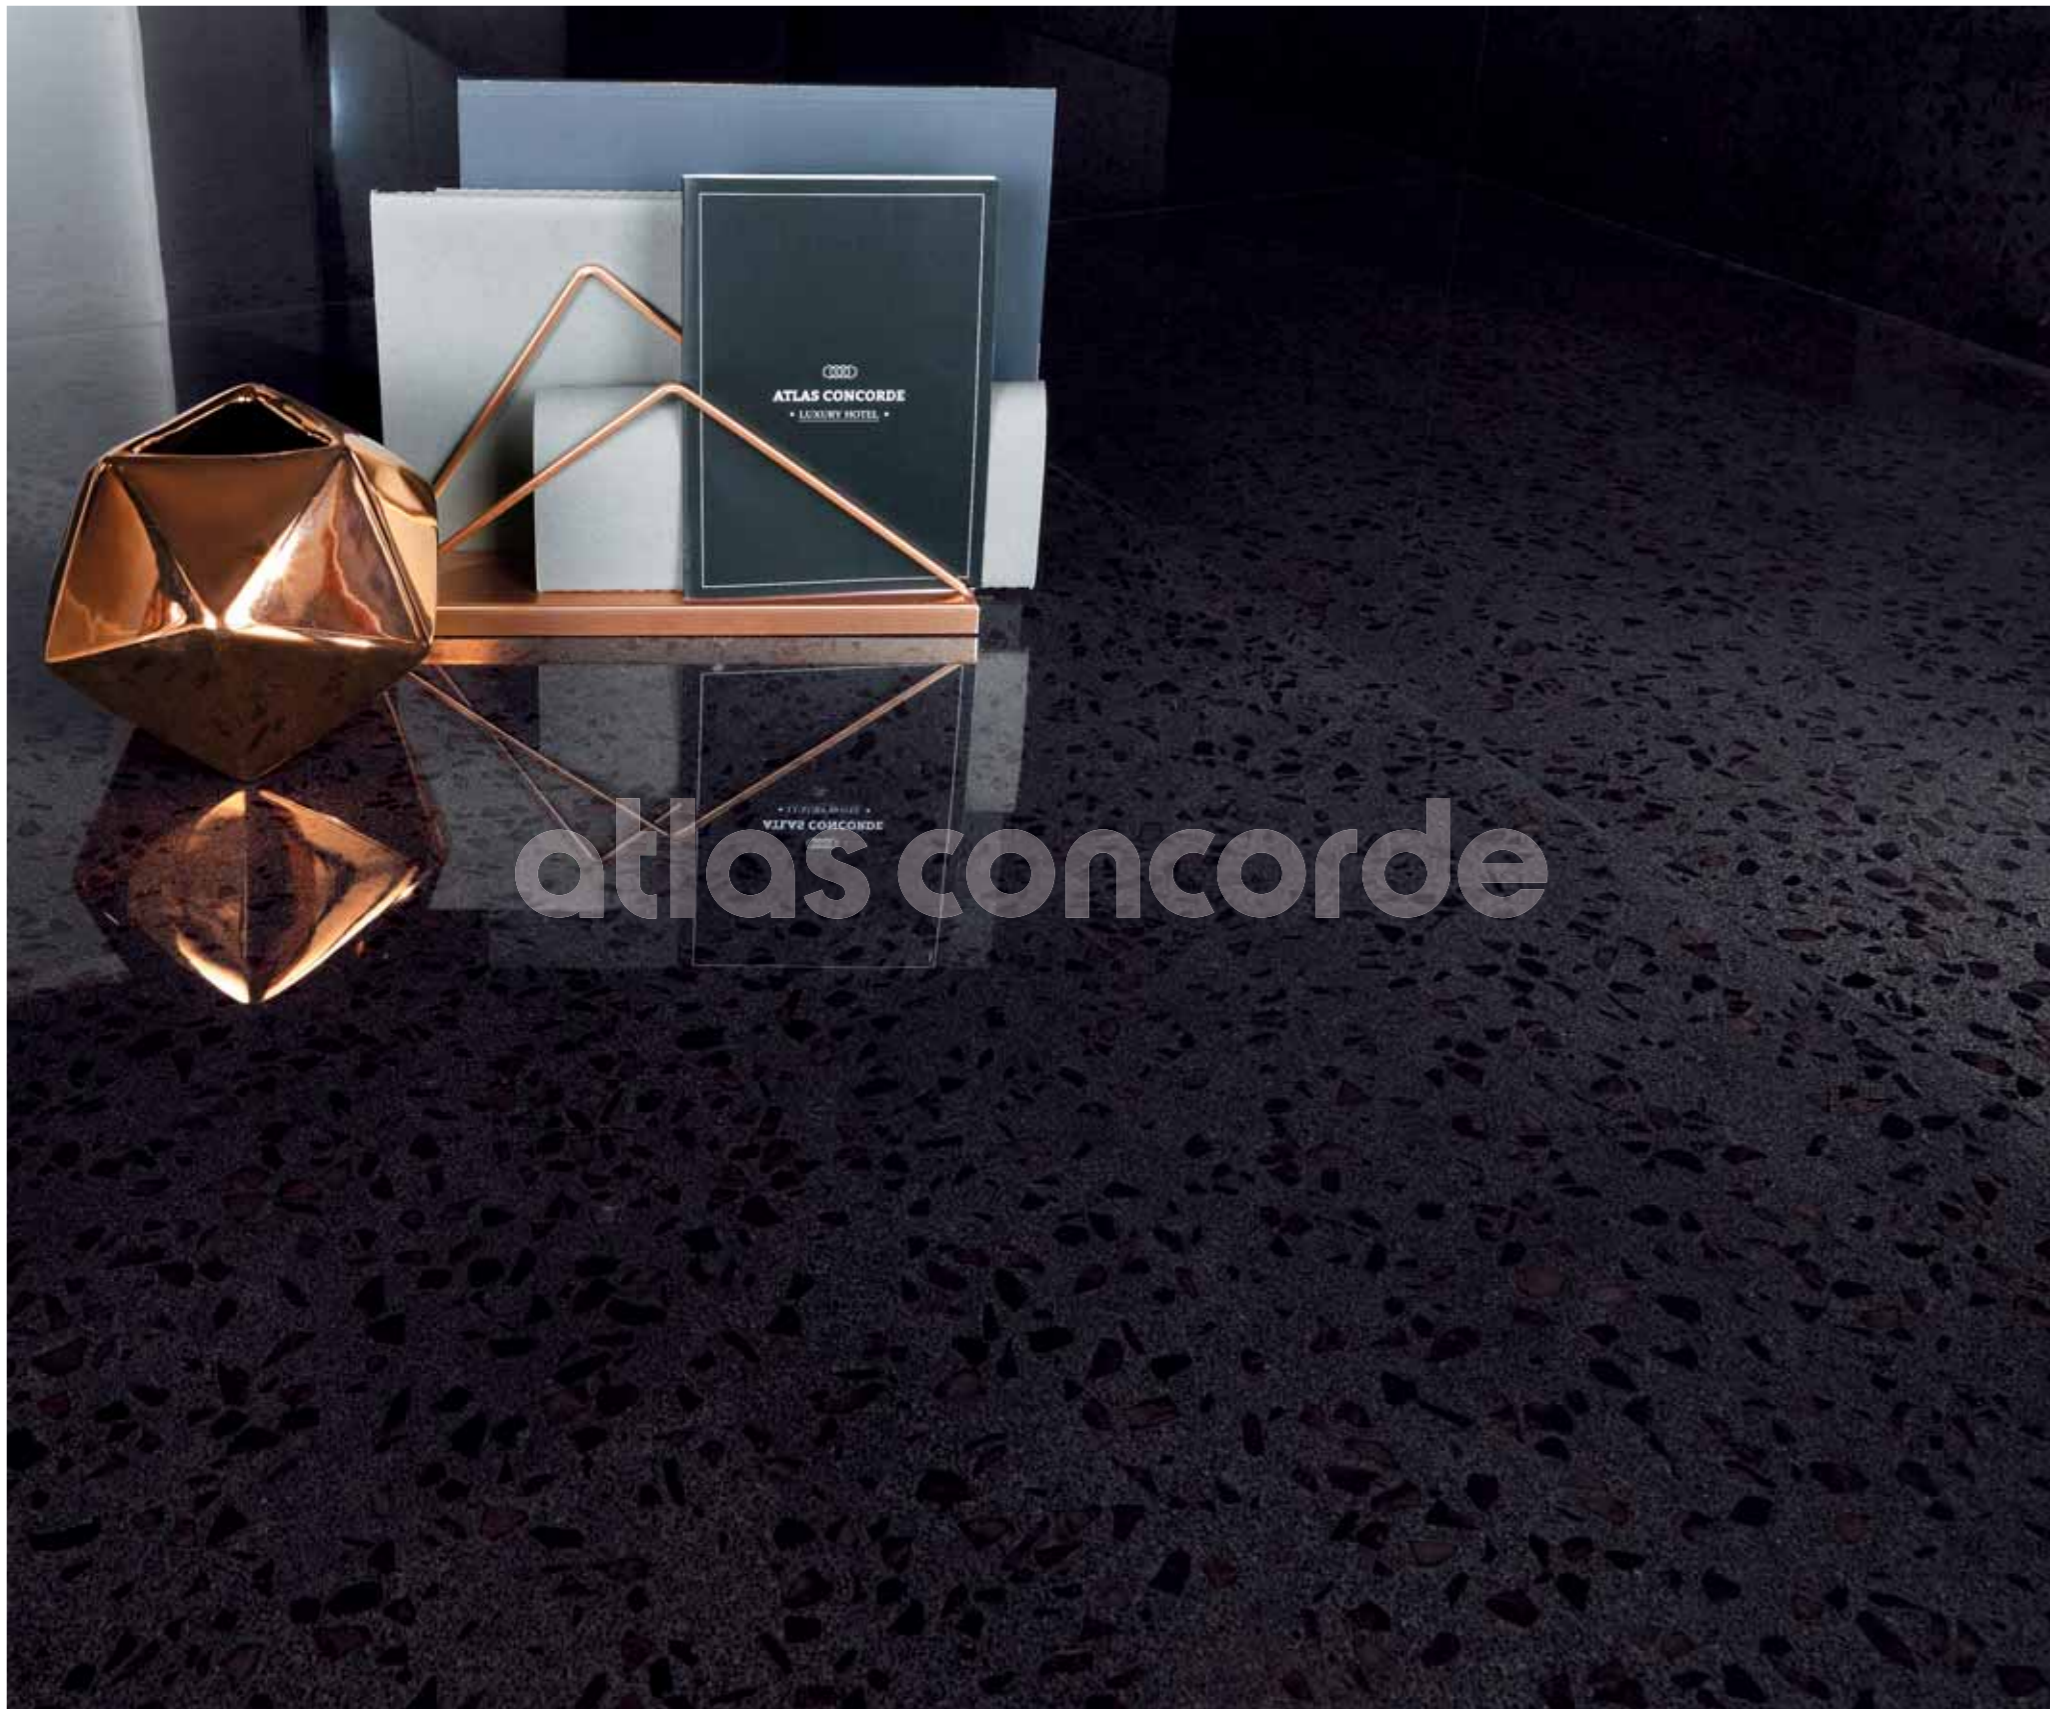

atlas concorde

Le charme et l'art de la tradition italienne épousent les sols en grès cérame pour créer des espaces originaux au style contemporain. La palladiana en grès cérame reproduit l'effet de grands éclats de marbre Carrara irréguliers, noyés dans un granito au fond gris. L'inspiration du granito à fond foncé donne naissance à des surfaces profondes et élégantes, brillantes et miroitantes.

Die Magie und die Kunst der italienischen Tradition leben in Bodenbelägen aus Feinsteinzeug auf, um außergewöhnliche Räume in zeitgemäßem Stil zu kleiden. Palladiana-Fliesen aus Feinsteinzeug reproduzieren den Effekt großer, unregelmäßiger Fragmente aus Carrara-Marmor auf einem Grund aus grauem Marmorsplitt. Die Inspirationsquelle des Terrazzobodens mit dunklem Grund wird zu eleganten, satten und spiegelblanken Flächen.

El encanto y el arte de la tradición italiana reviven en pavimentos de gres porcelánico cubriendo espacios originales de estilo contemporáneo. La paladiana de gres porcelánico reproduce el efecto de grandes losas irregulares del mármol de Carrara sumergidas en un granulado de fondo gris. La inspiración en el terrazo veneciano con fondo oscuro vivifica elegantes superficies de impacto, brillantes y reflectantes.

Красота итальянских традиций оживает в керамогранитных полах современных интерьеров. Плитка под терраццо палладияна воспроизводит вид крупных и неровных кусков каррарского мрамора, утопленных в мелкую серую крошку. Фактура венецианского терраццо с темным фоном придает зеркально-блестящим поверхностям элегантную глубину.

Tiles that replicate a bed of finely crushed black marble with a shimmering of flakes and hints of warm grey.
Riproduzione di un fondo nero a grana finissima seminato di preziosi frammenti neri dalle sfumature grigio caldo.

Reproduction d'un granito au fond noir et au grain extrêmement fin, sillonné de précieux fragments noirs coloris gris chaud.

Nachbildung eines schwarzen Grunds mit hochfeiner Körnung, mit kostbaren, schwarzen Fragmenten mit Nuancen in warmem Grau übersät.

Reproducción de un fondo negro de grano finísimo de preciosos fragmentos negros de matices gris cálido.

Плитка воспроизводит мелкозернистый черный фон, на котором рассыпана драгоценная крошка теплого серого оттенка.