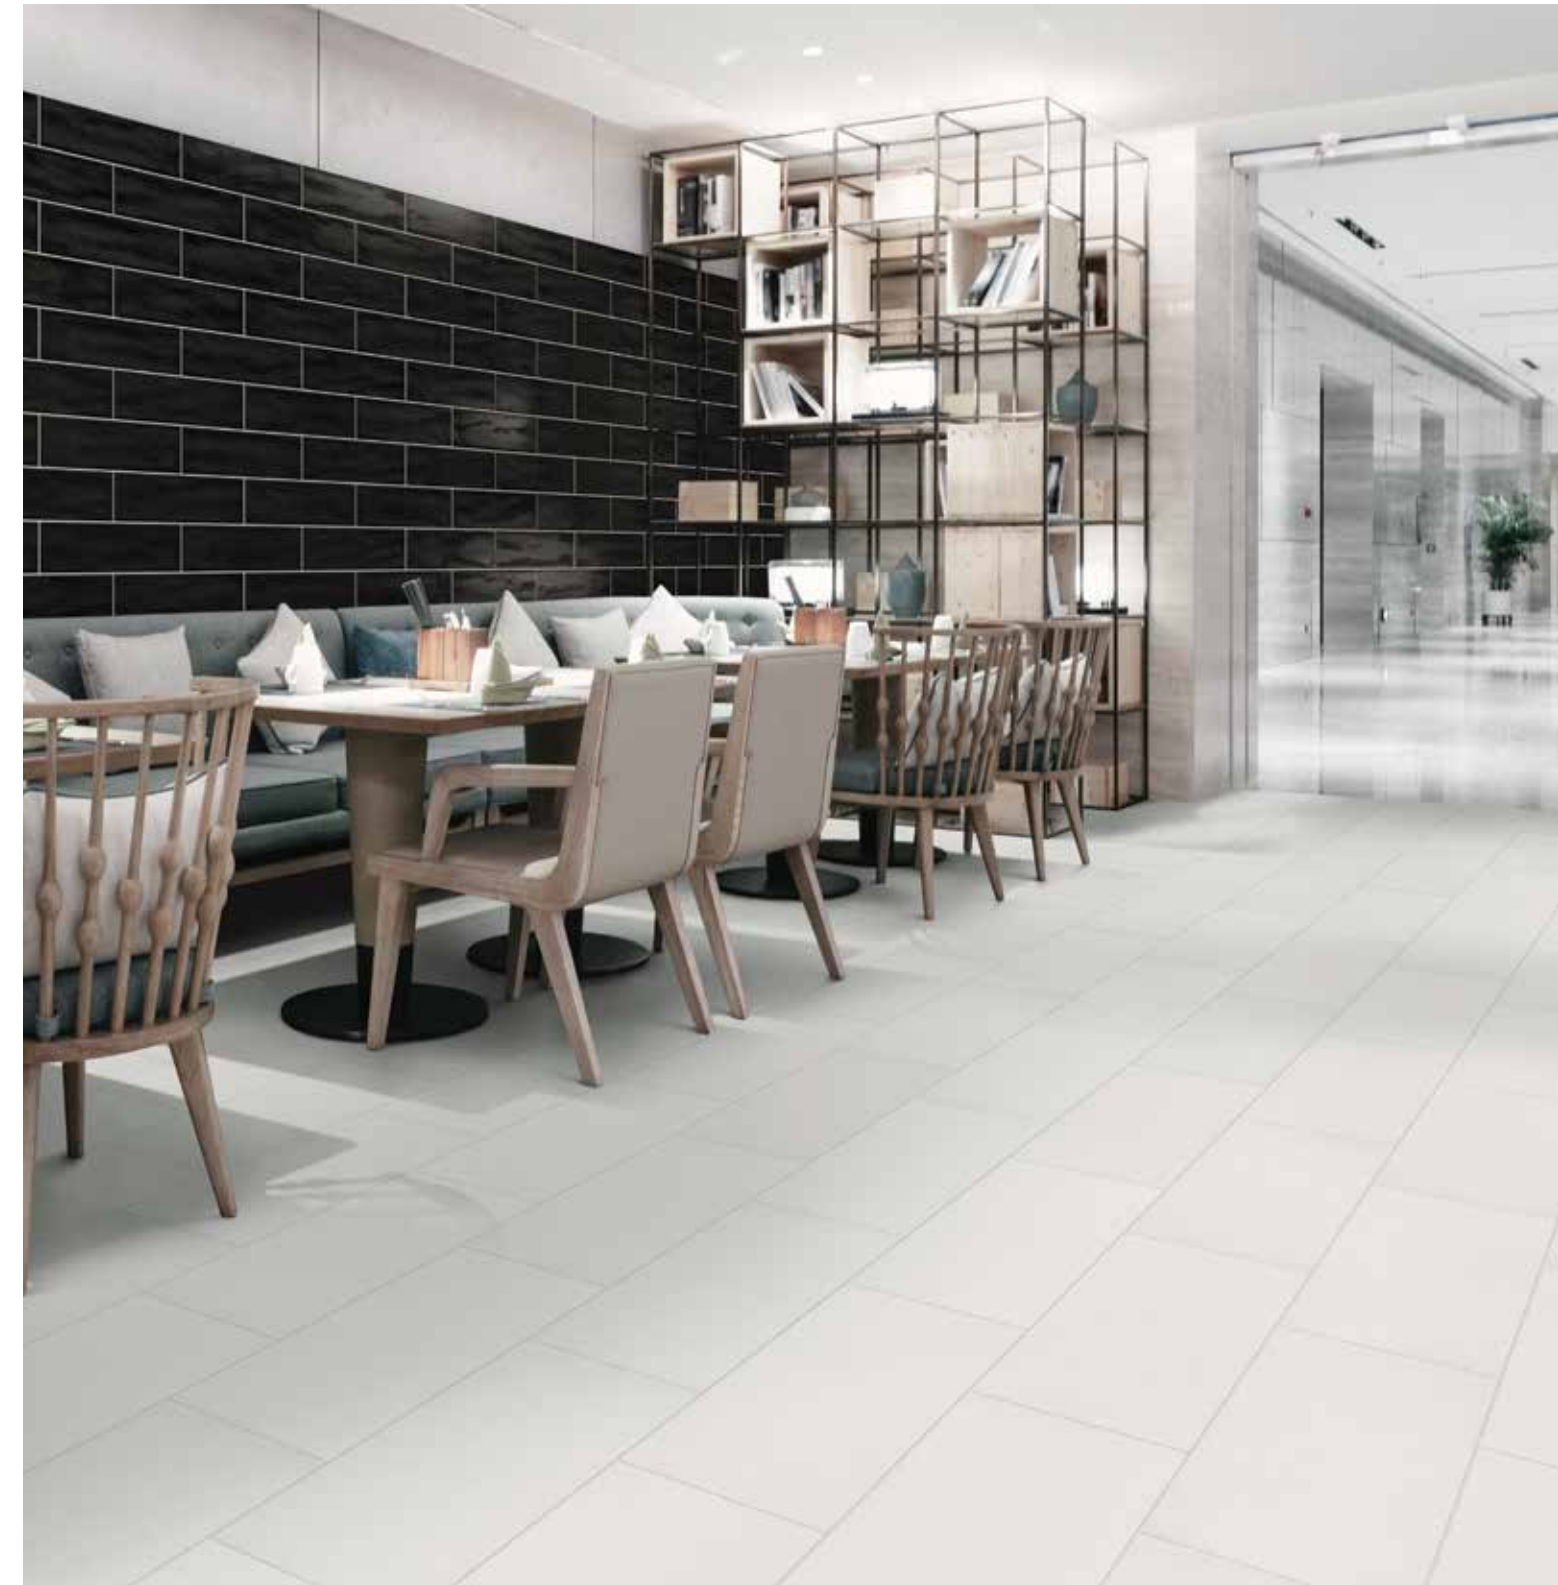

* This item is made to order. Please check with a sales representative for current lead times.

Installation Note: The TCNA recommends rectangular shape tile be installed with maximum of 33% offset in order to resolve any possible lippage from one tile to the next.